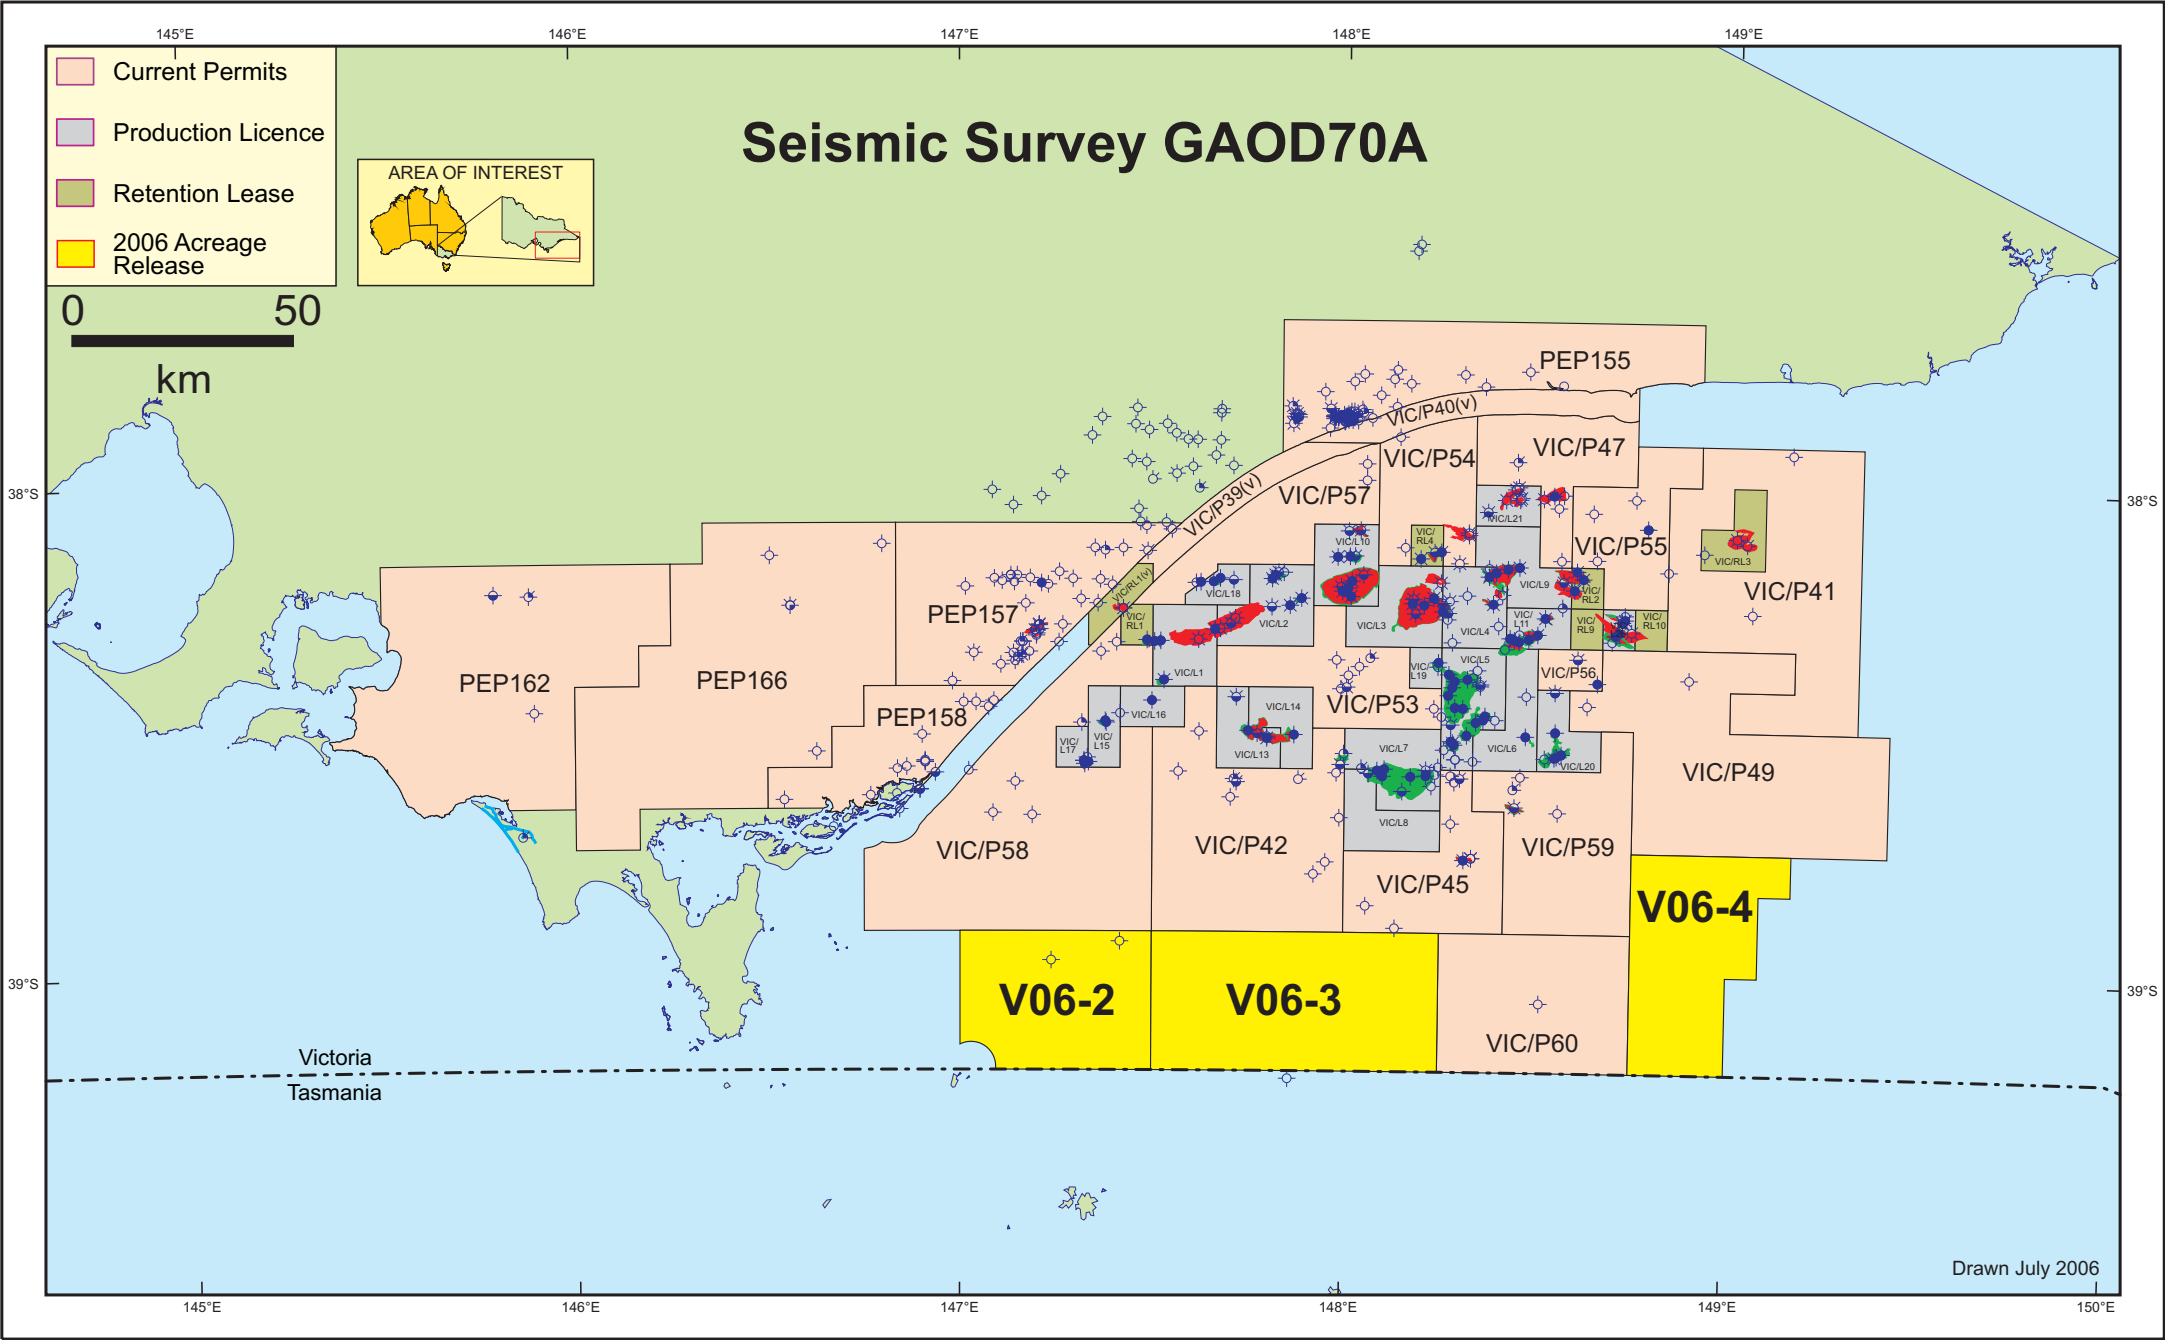

# Seismic Survey GAOD70A

- Current Permits
- Production Licence
- Retention Lease
- 2006 Acreage Release

Drawn July 2006