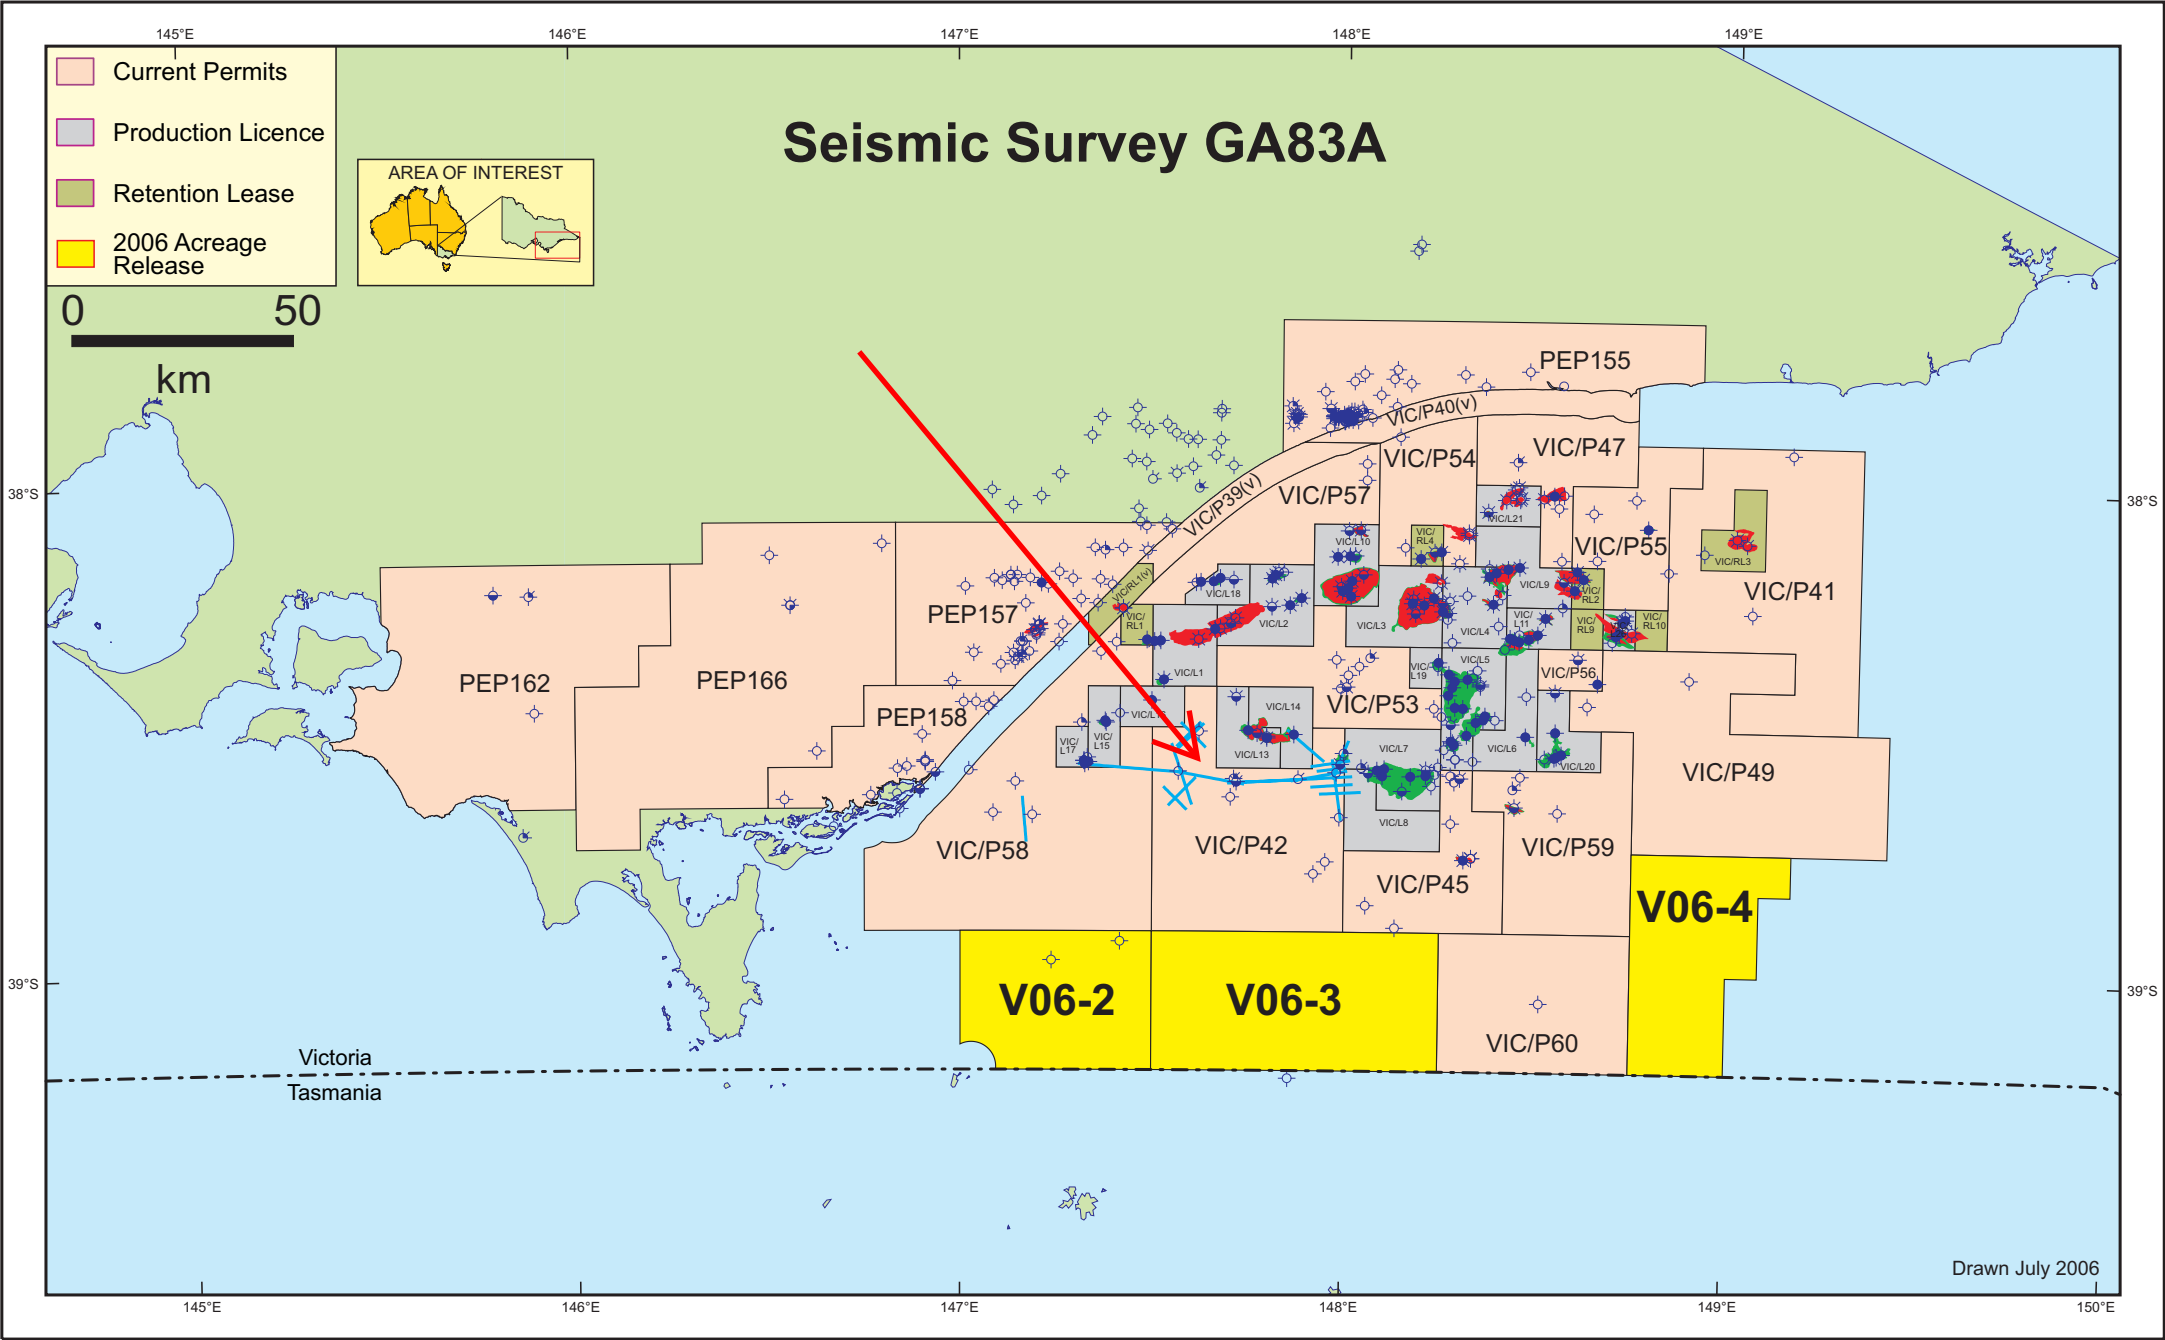

Seismic Survey GA83A

- Current Permits
- Production Licence
- Retention Lease
- 2006 Acreage Release

Victoria
Tasmania