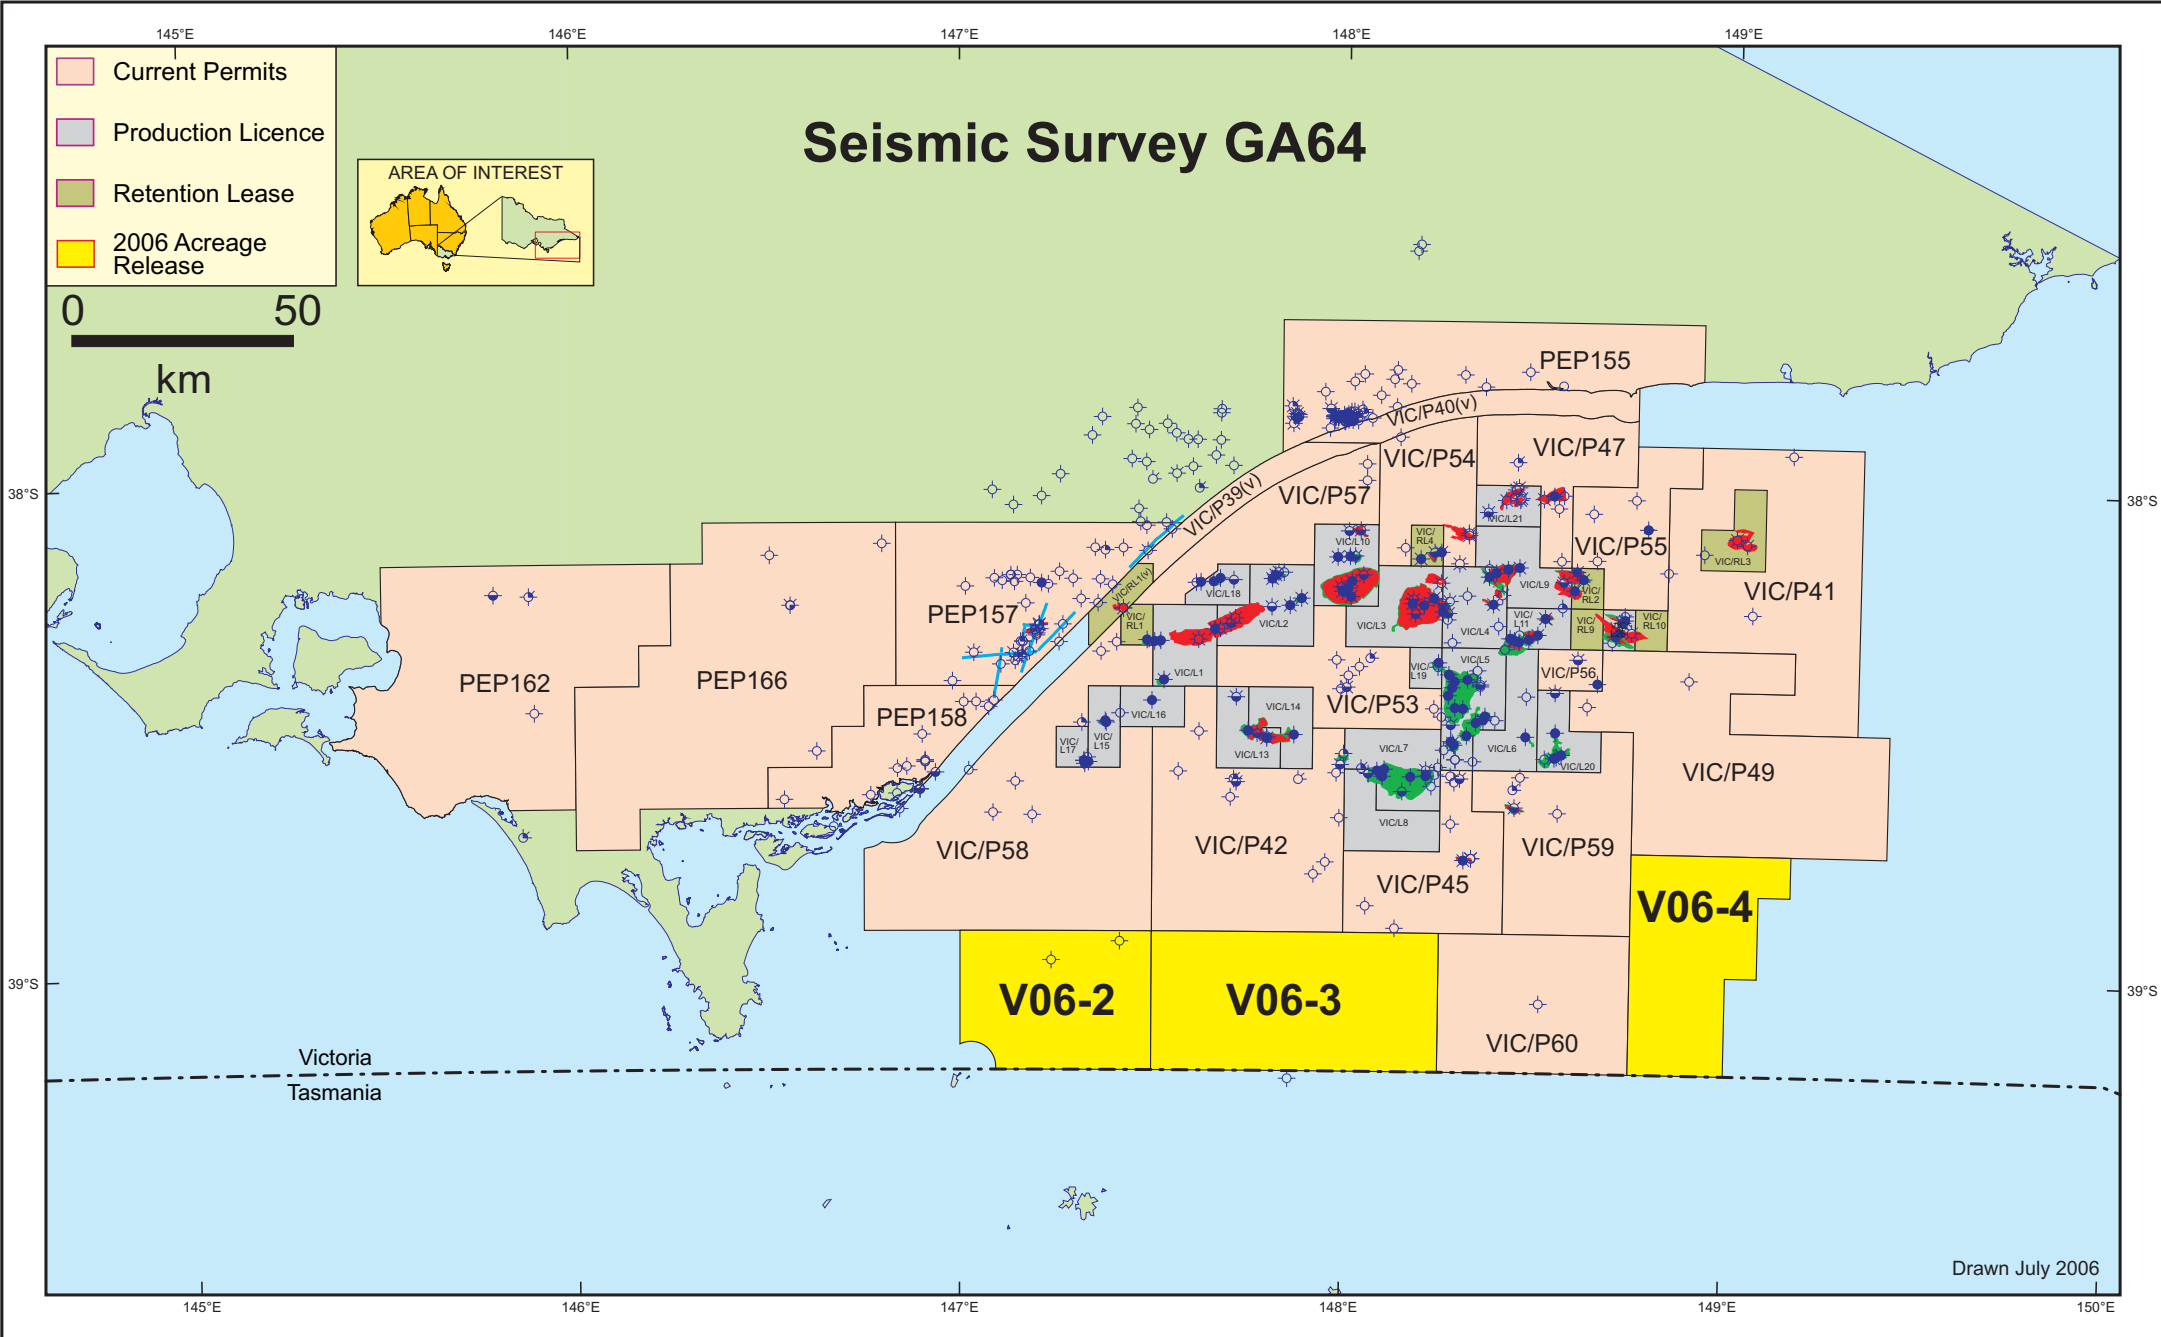

# Seismic Survey GA64

- Current Permits
- Production Licence
- Retention Lease
- 2006 Acreage Release

0 50  
km

Drawn July 2006