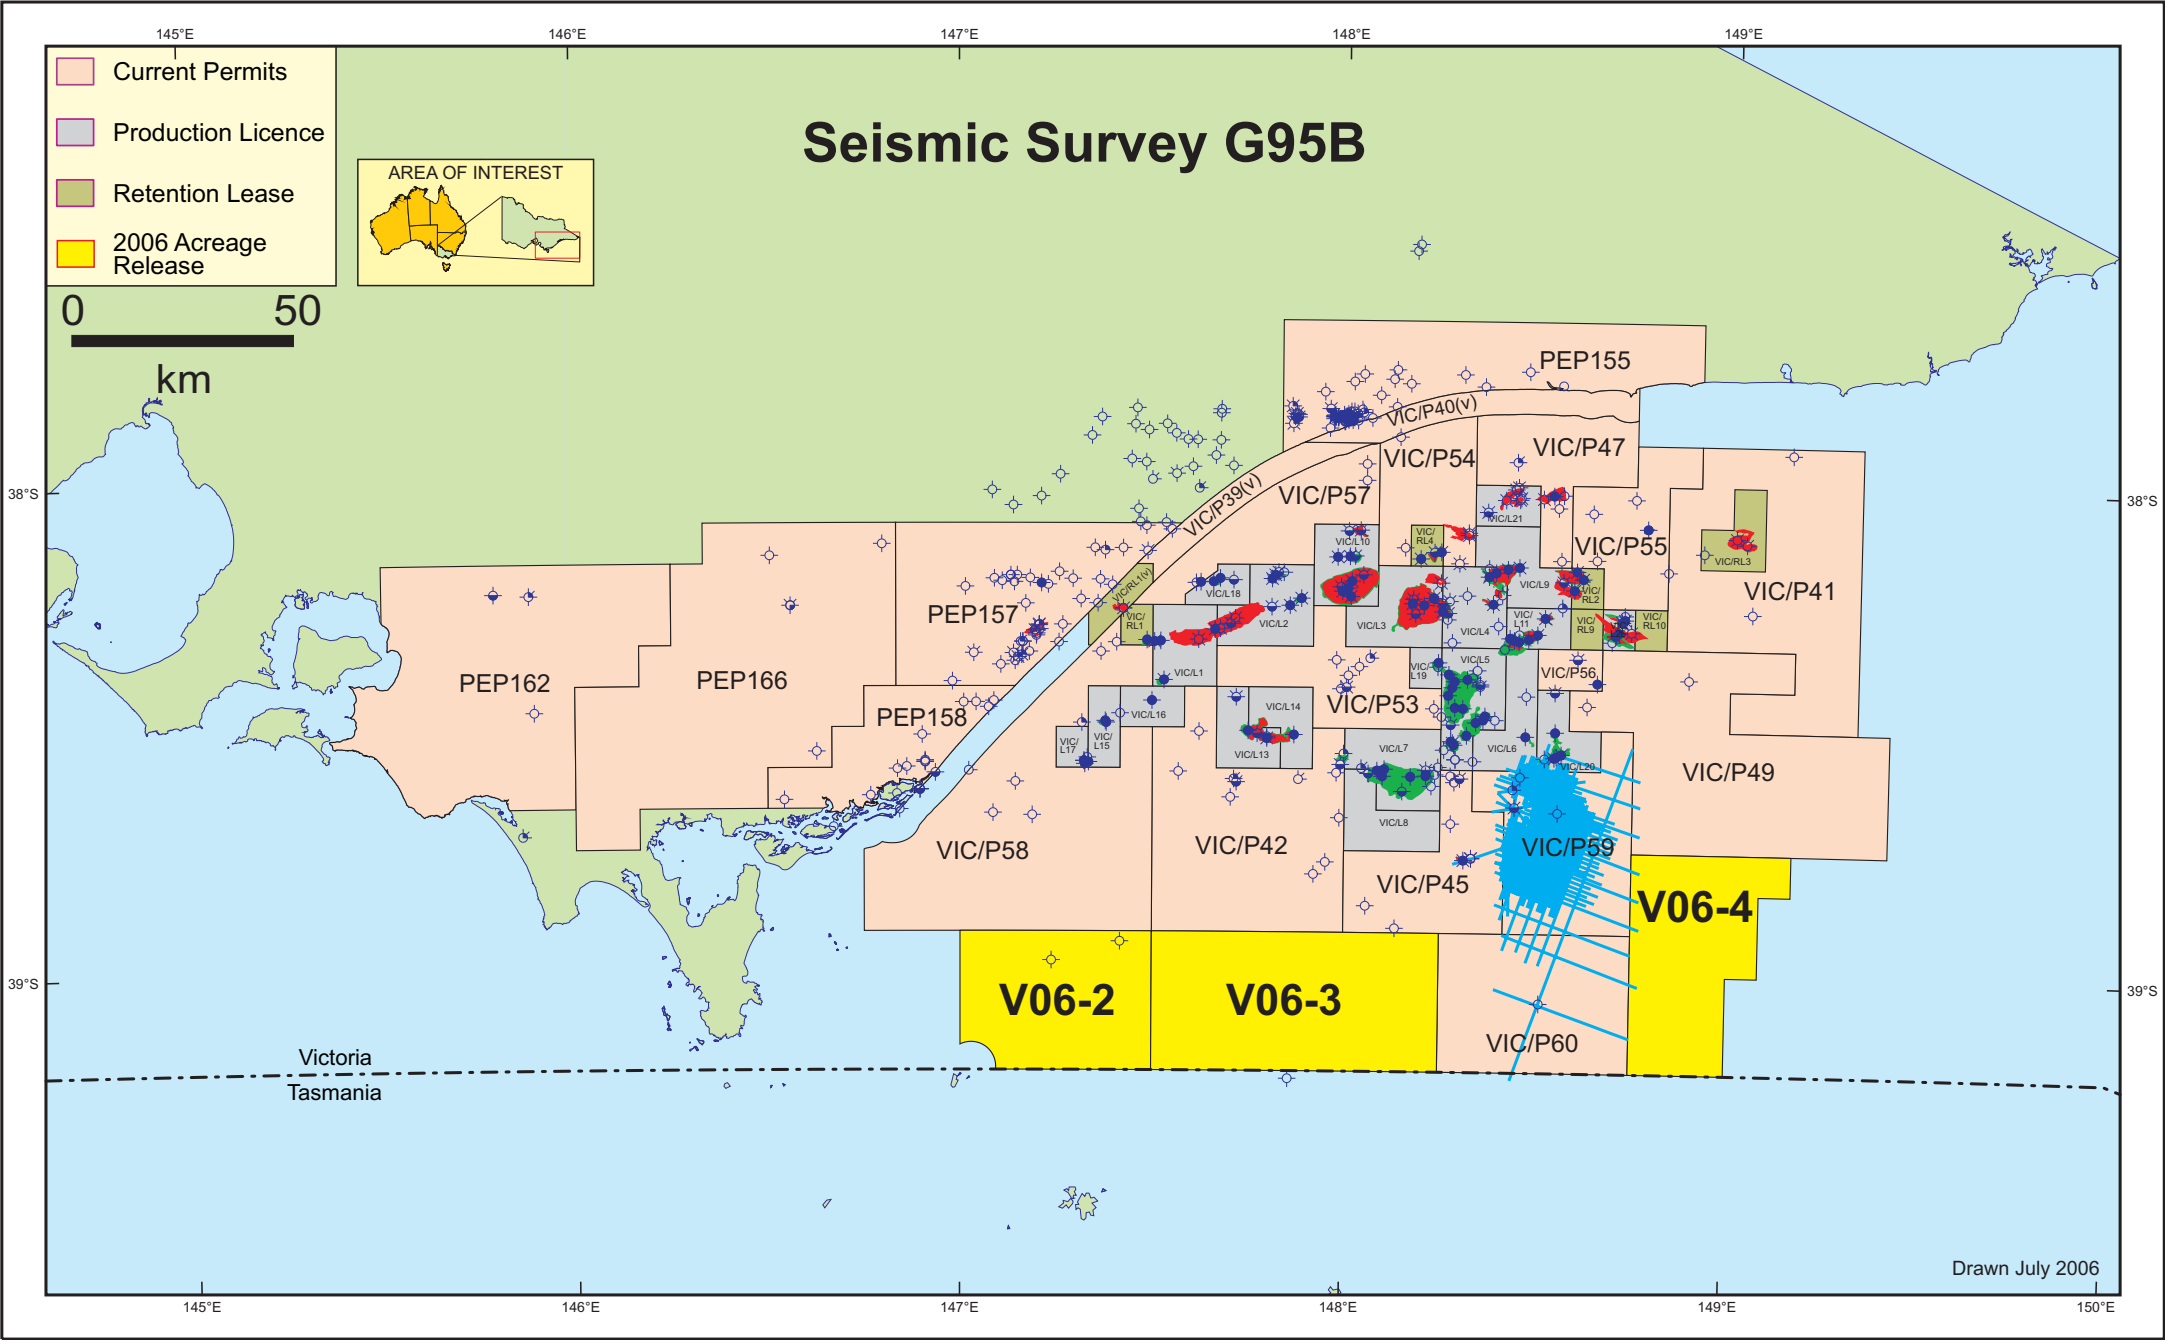

Seismic Survey G95B

- Current Permits
- Production Licence
- Retention Lease
- 2006 Acreage Release

Drawn July 2006