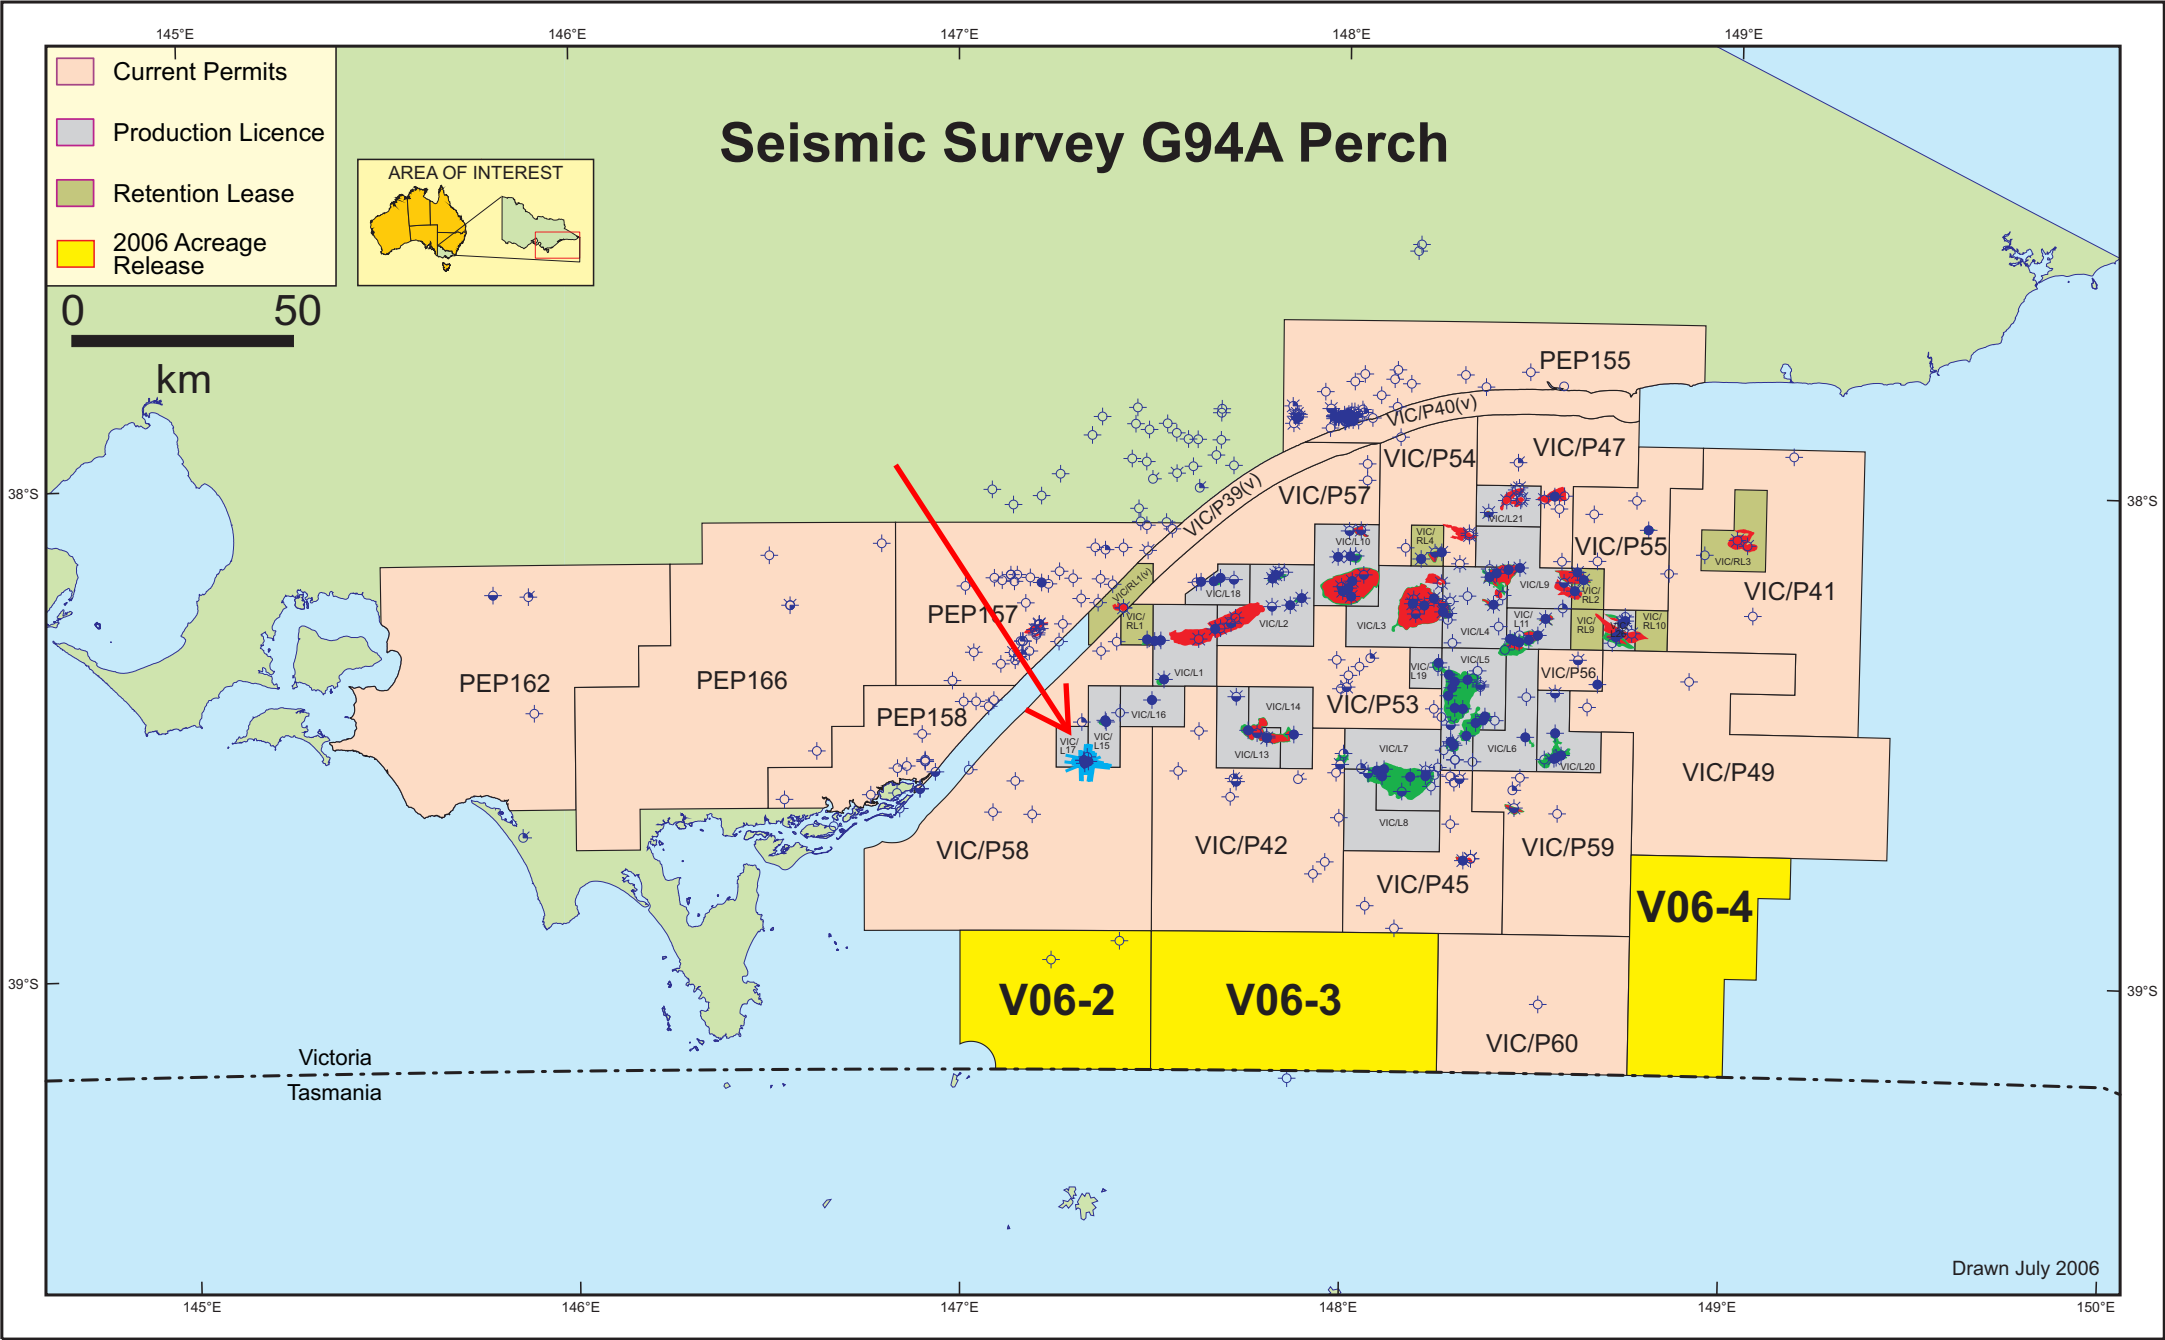

# Seismic Survey G94A Perch

- Current Permits
- Production Licence
- Retention Lease
- 2006 Acreage Release

Drawn July 2006