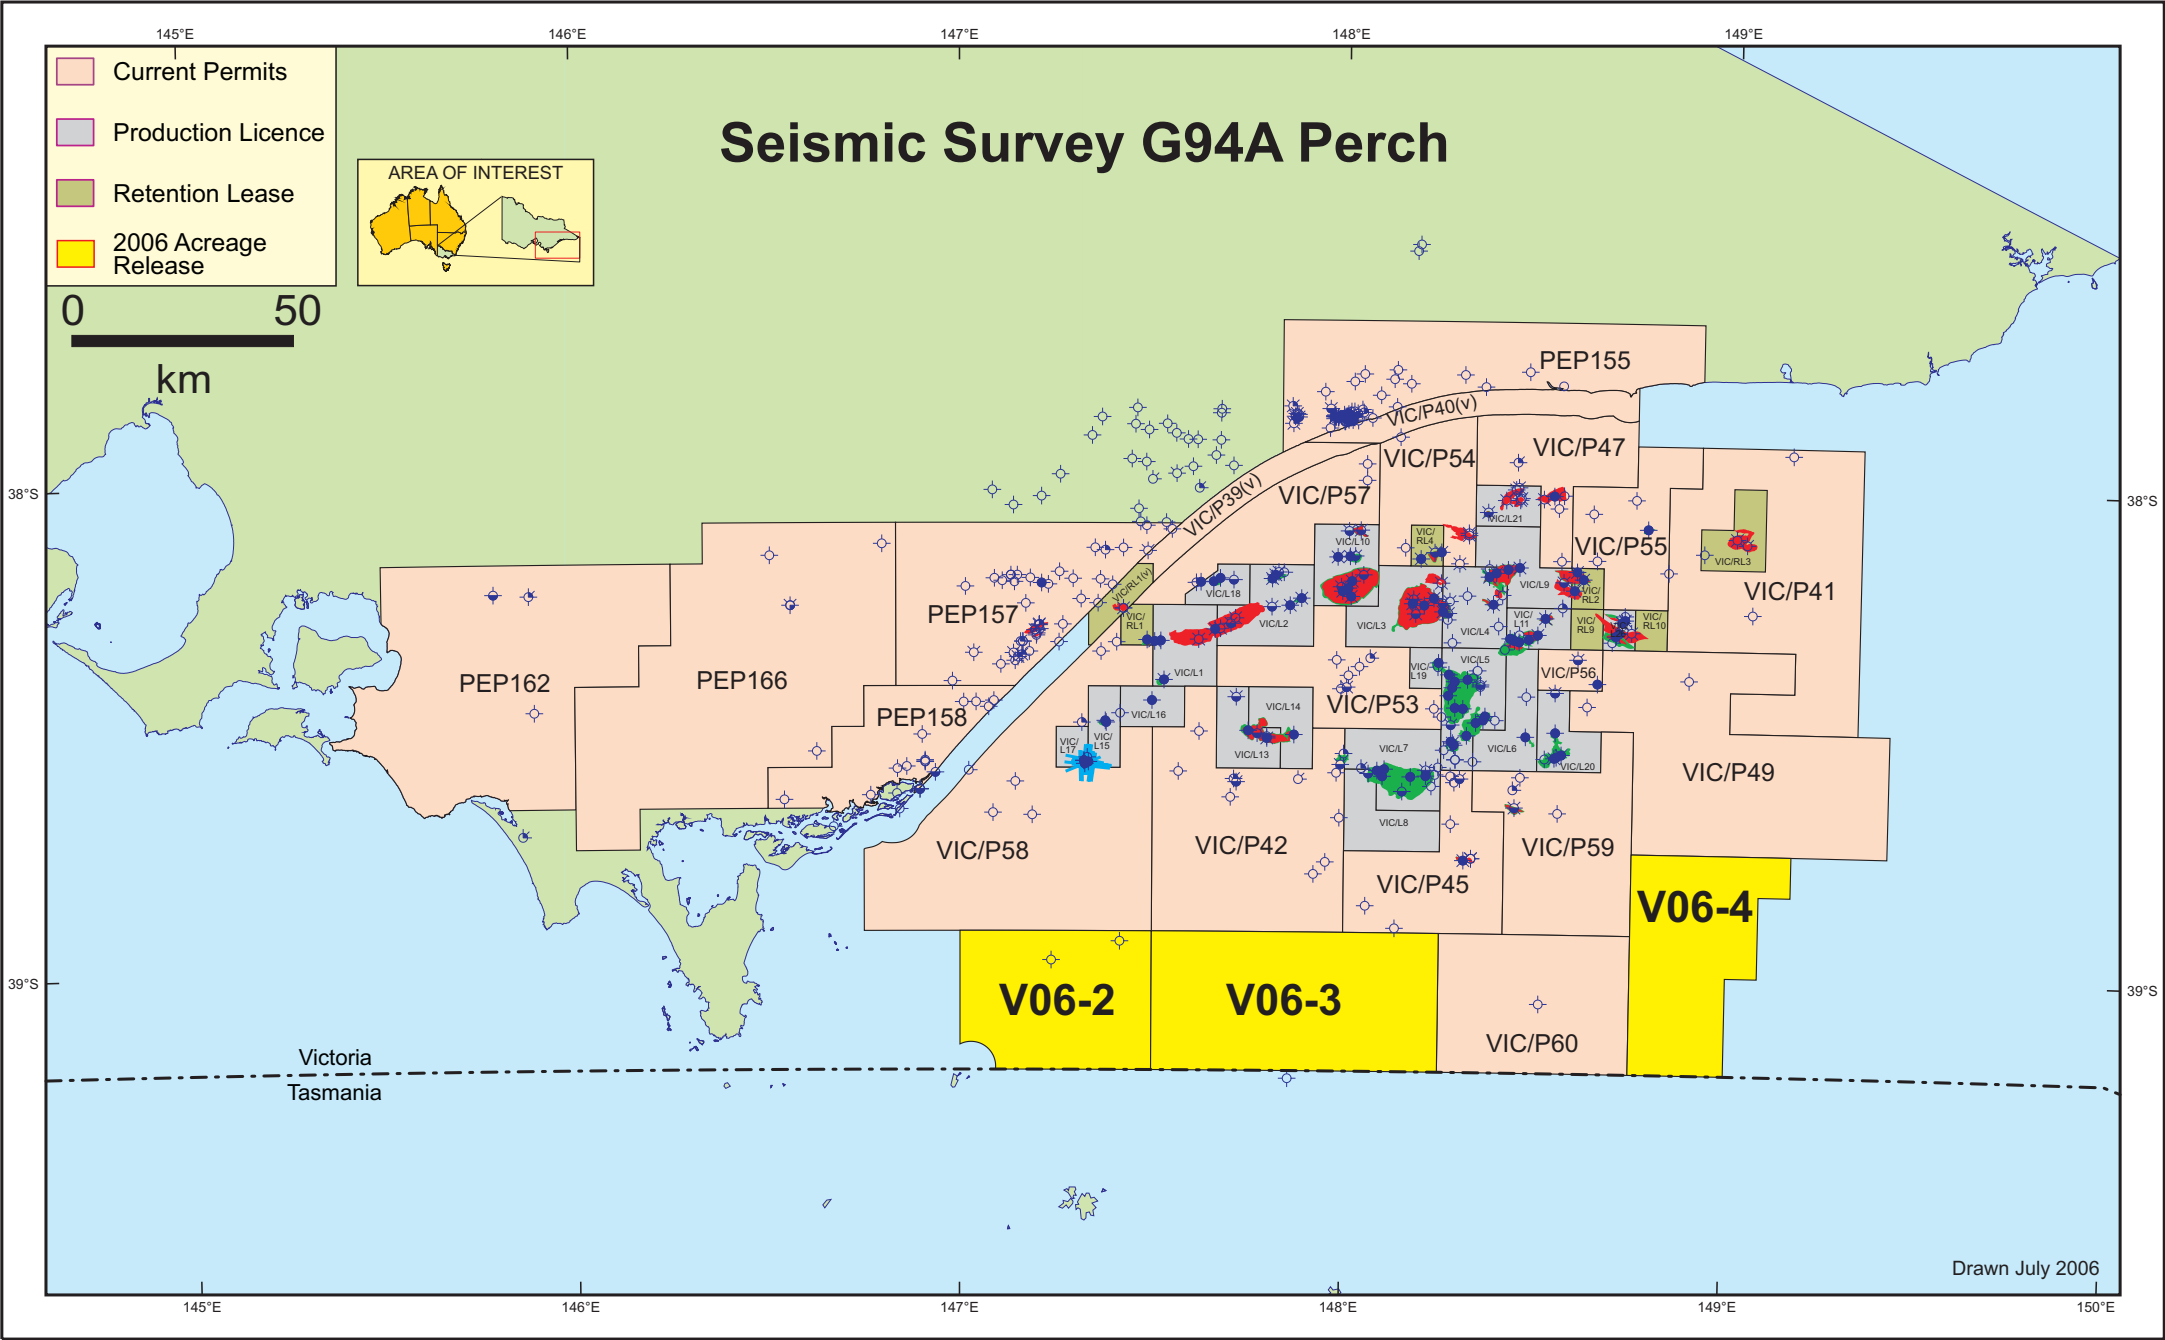

# Seismic Survey G94A Perch

- Current Permits
- Production Licence
- Retention Lease
- 2006 Acreage Release

Drawn July 2006