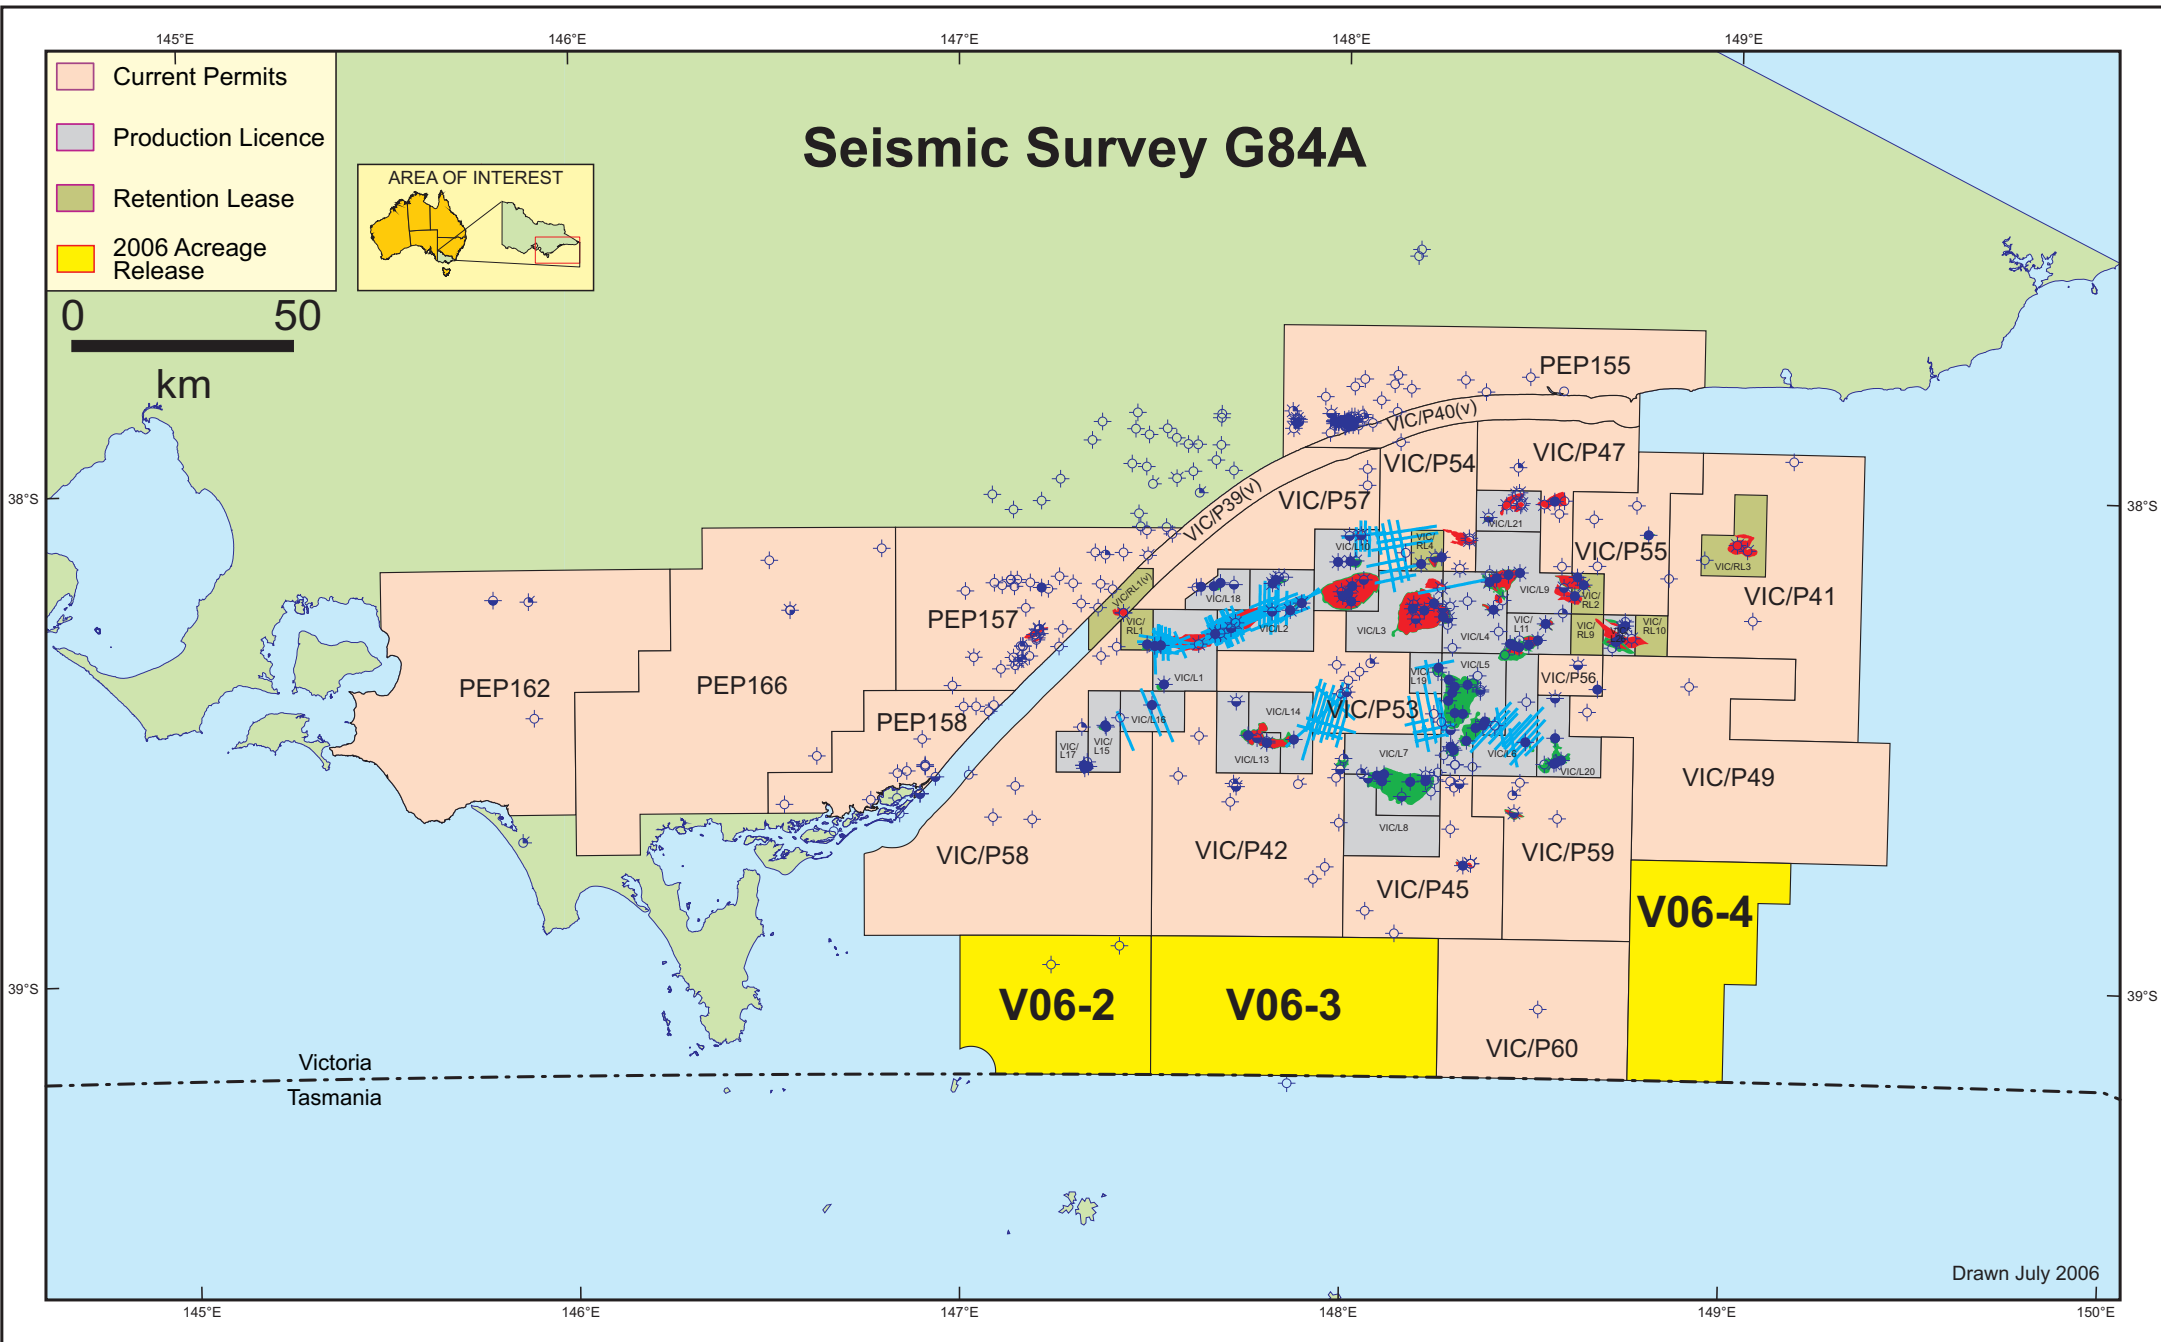

Seismic Survey G84A

- Current Permits
- Production Licence
- Retention Lease
- 2006 Acreage Release

0 50
km

Drawn July 2006