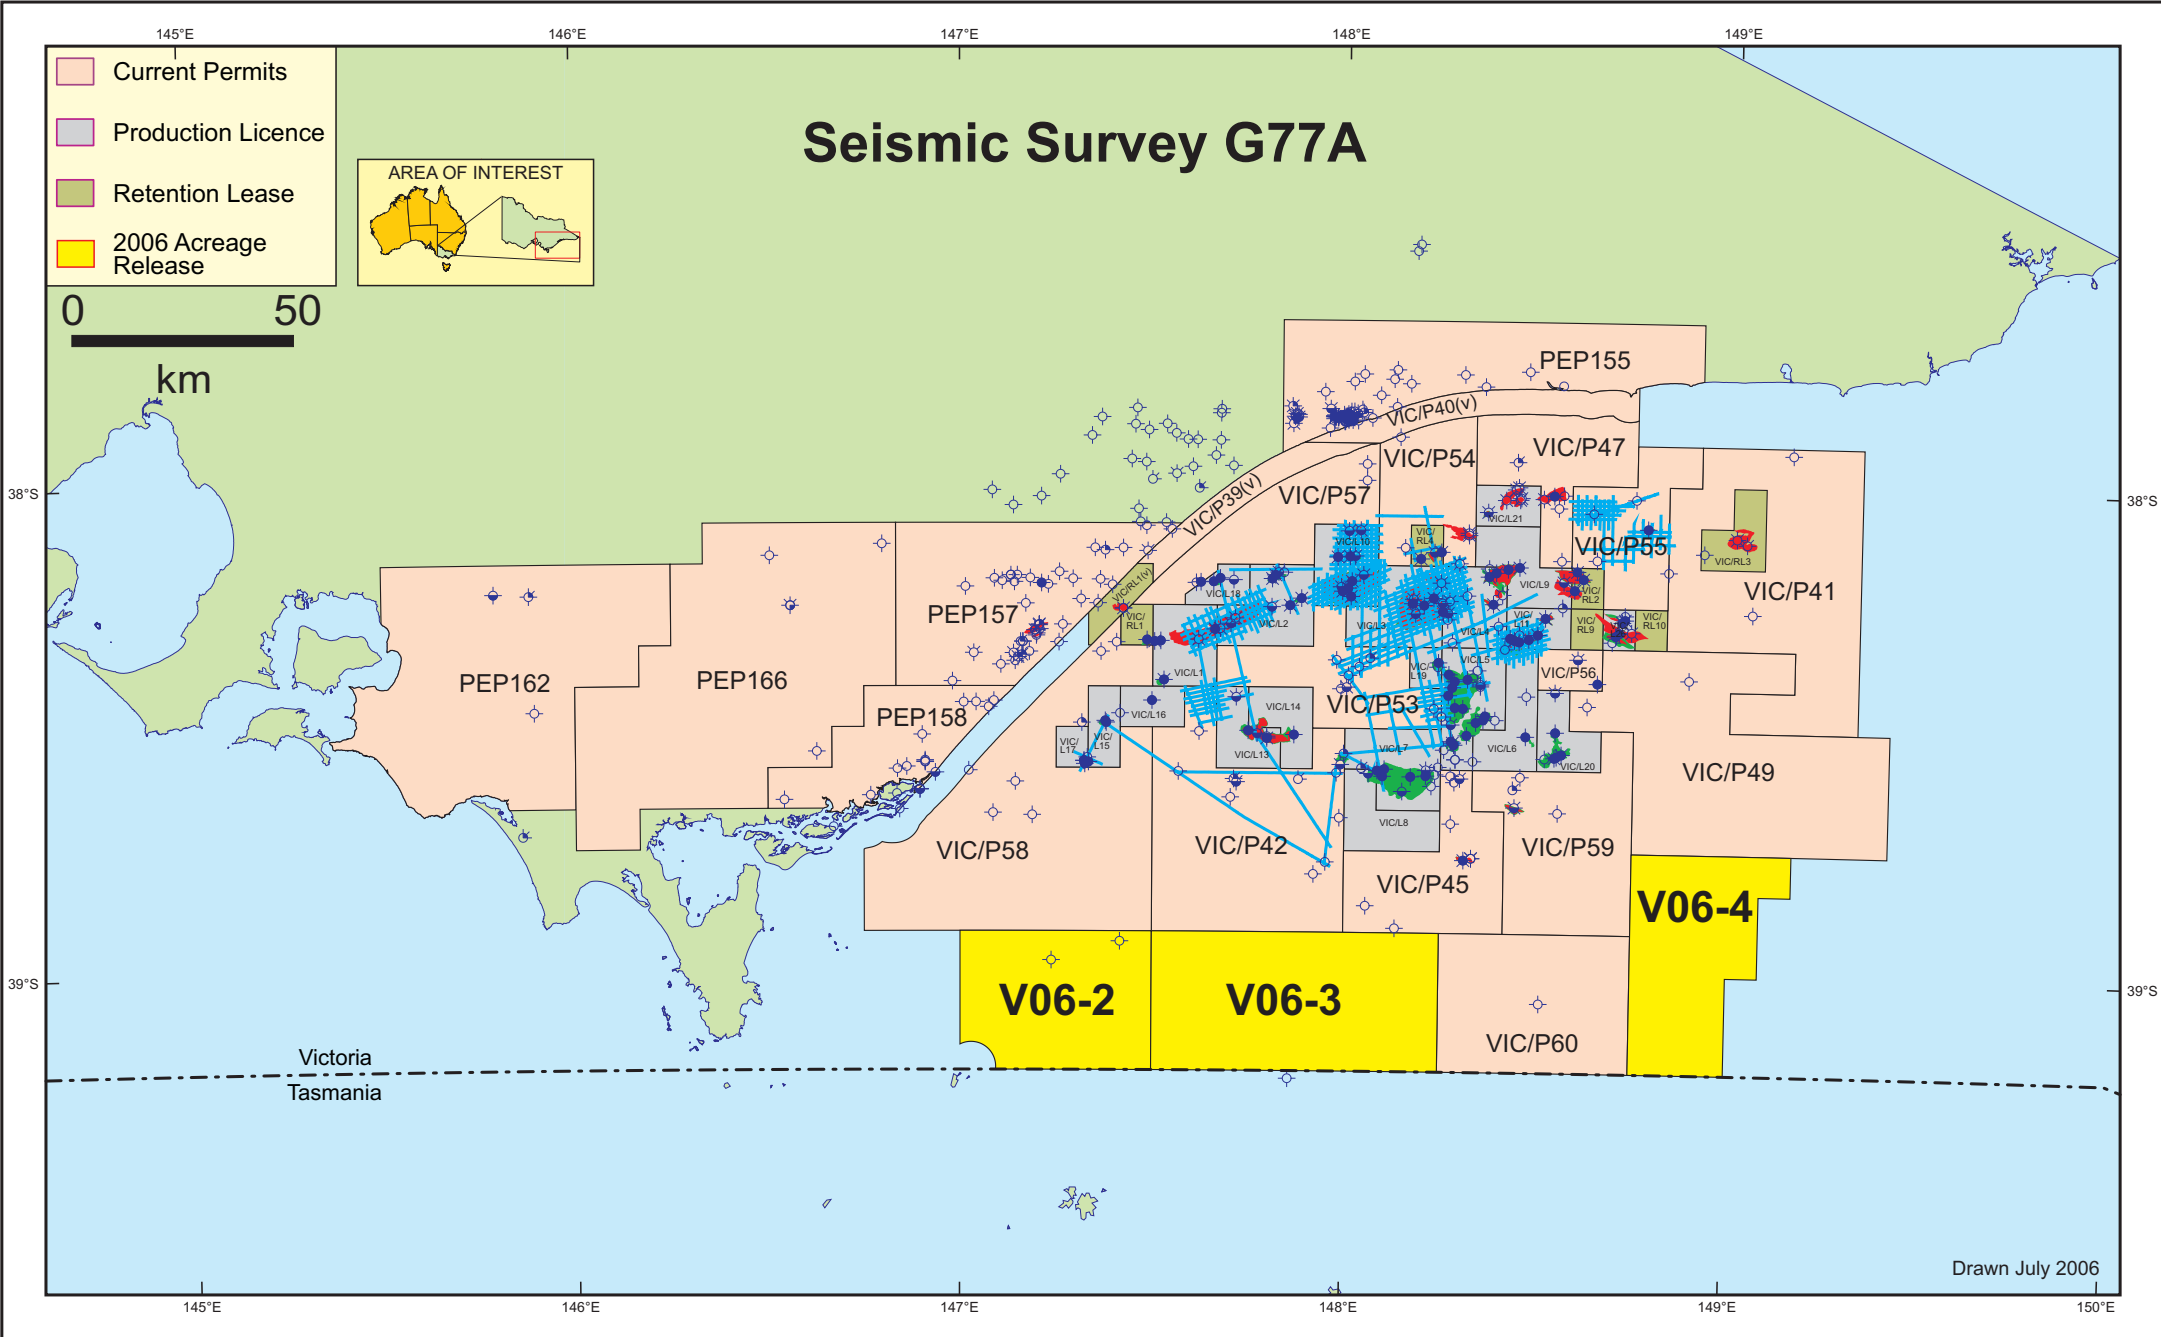

# Seismic Survey G77A

- Current Permits
- Production Licence
- Retention Lease
- 2006 Acreage Release

0 50  
km

Drawn July 2006