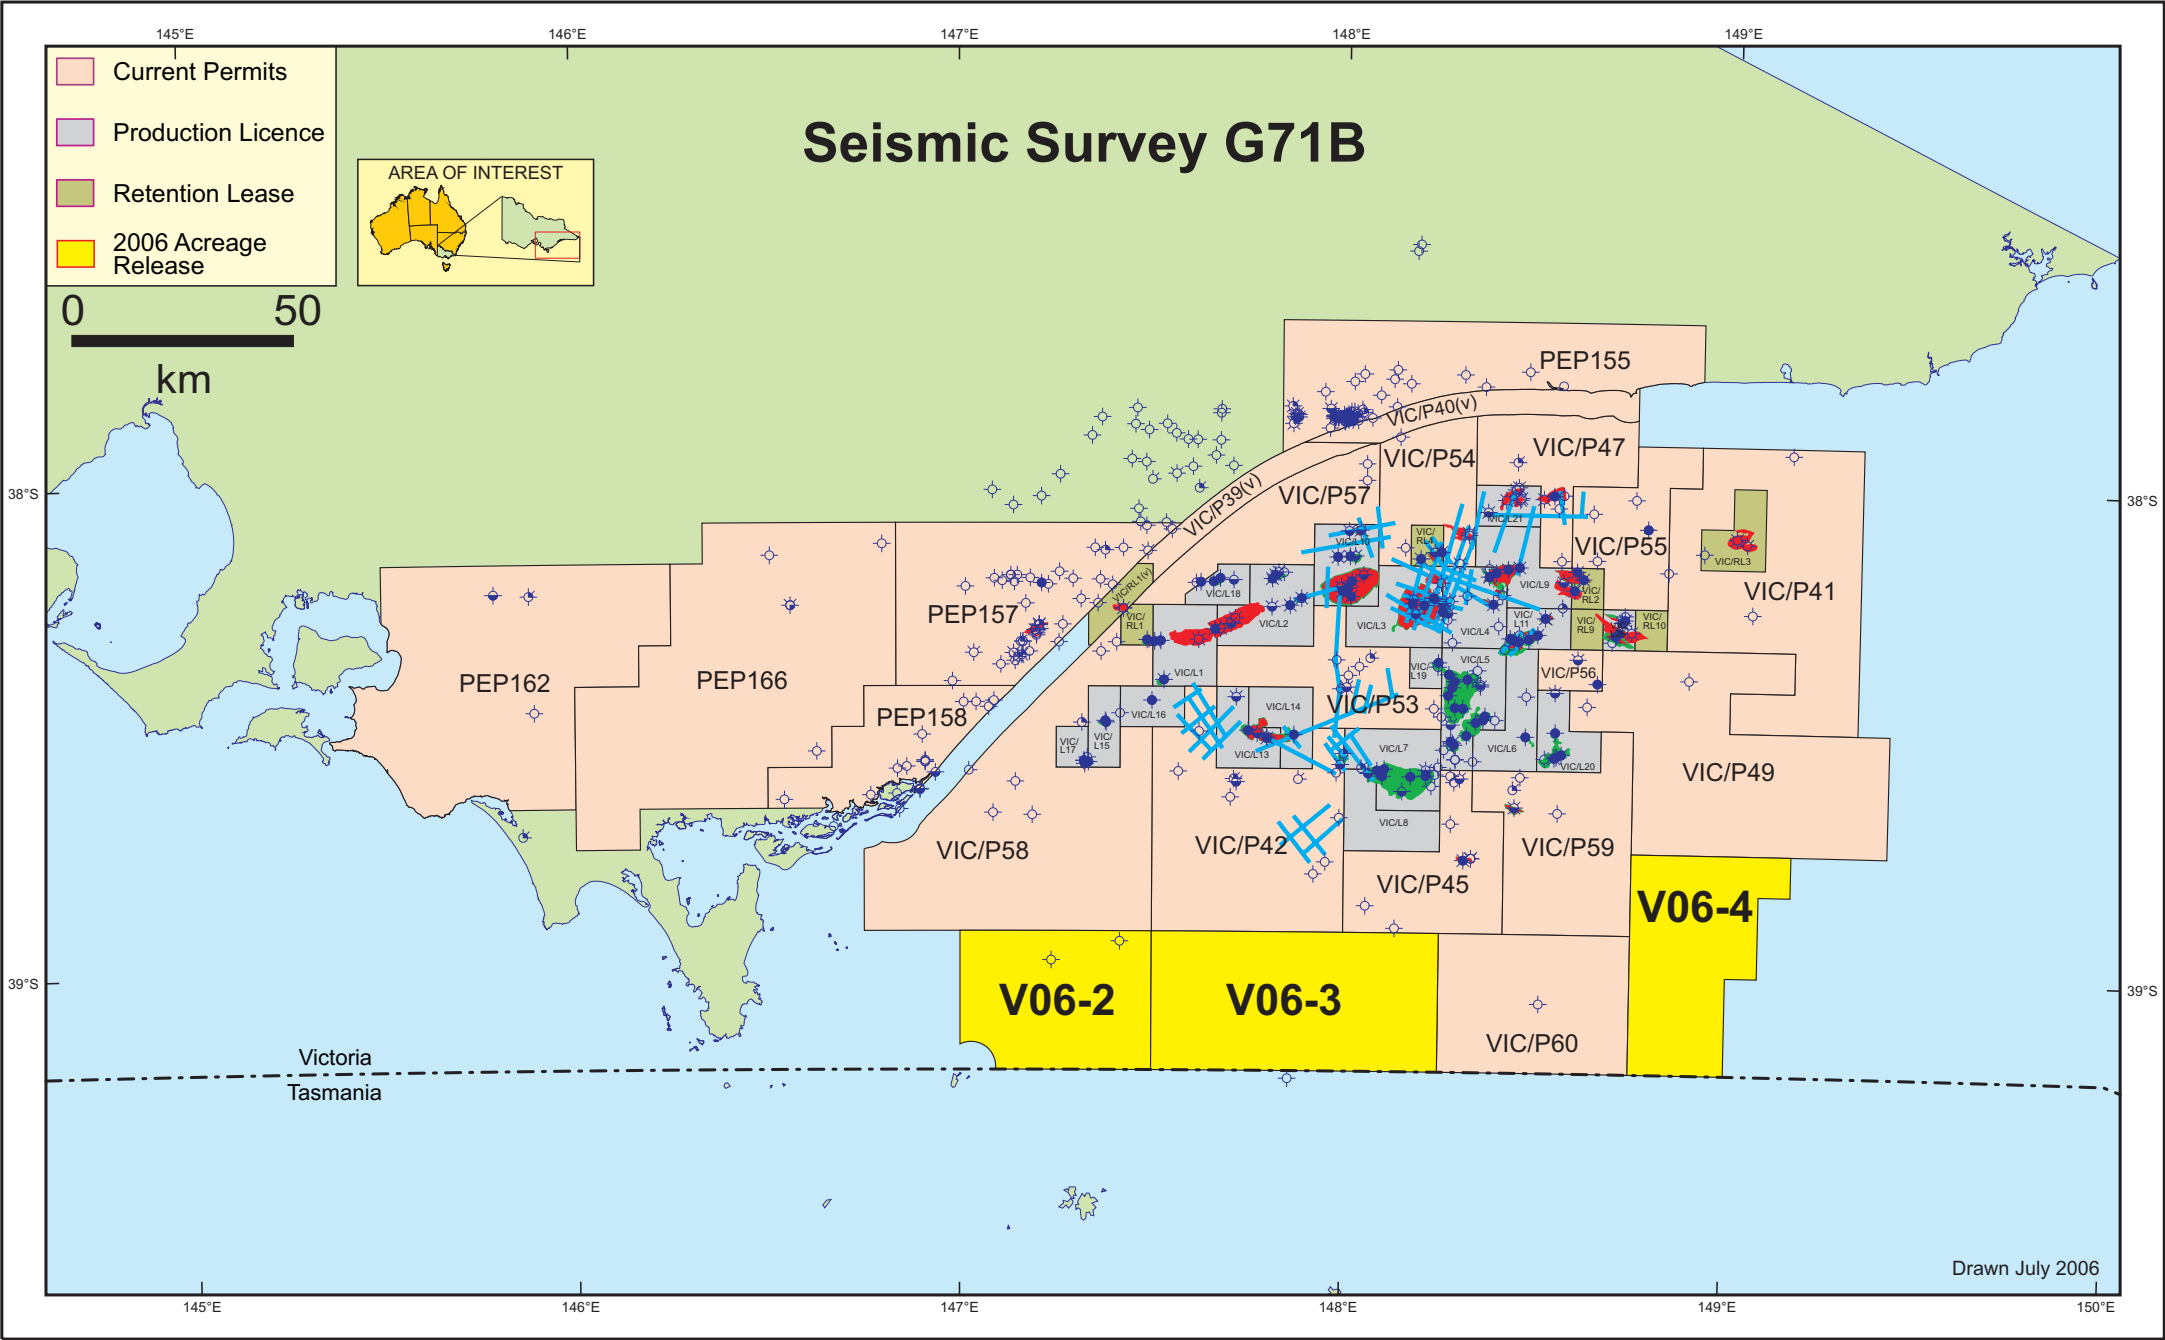

Seismic Survey G71B

- Current Permits
- Production Licence
- Retention Lease
- 2006 Acreage Release

Drawn July 2006