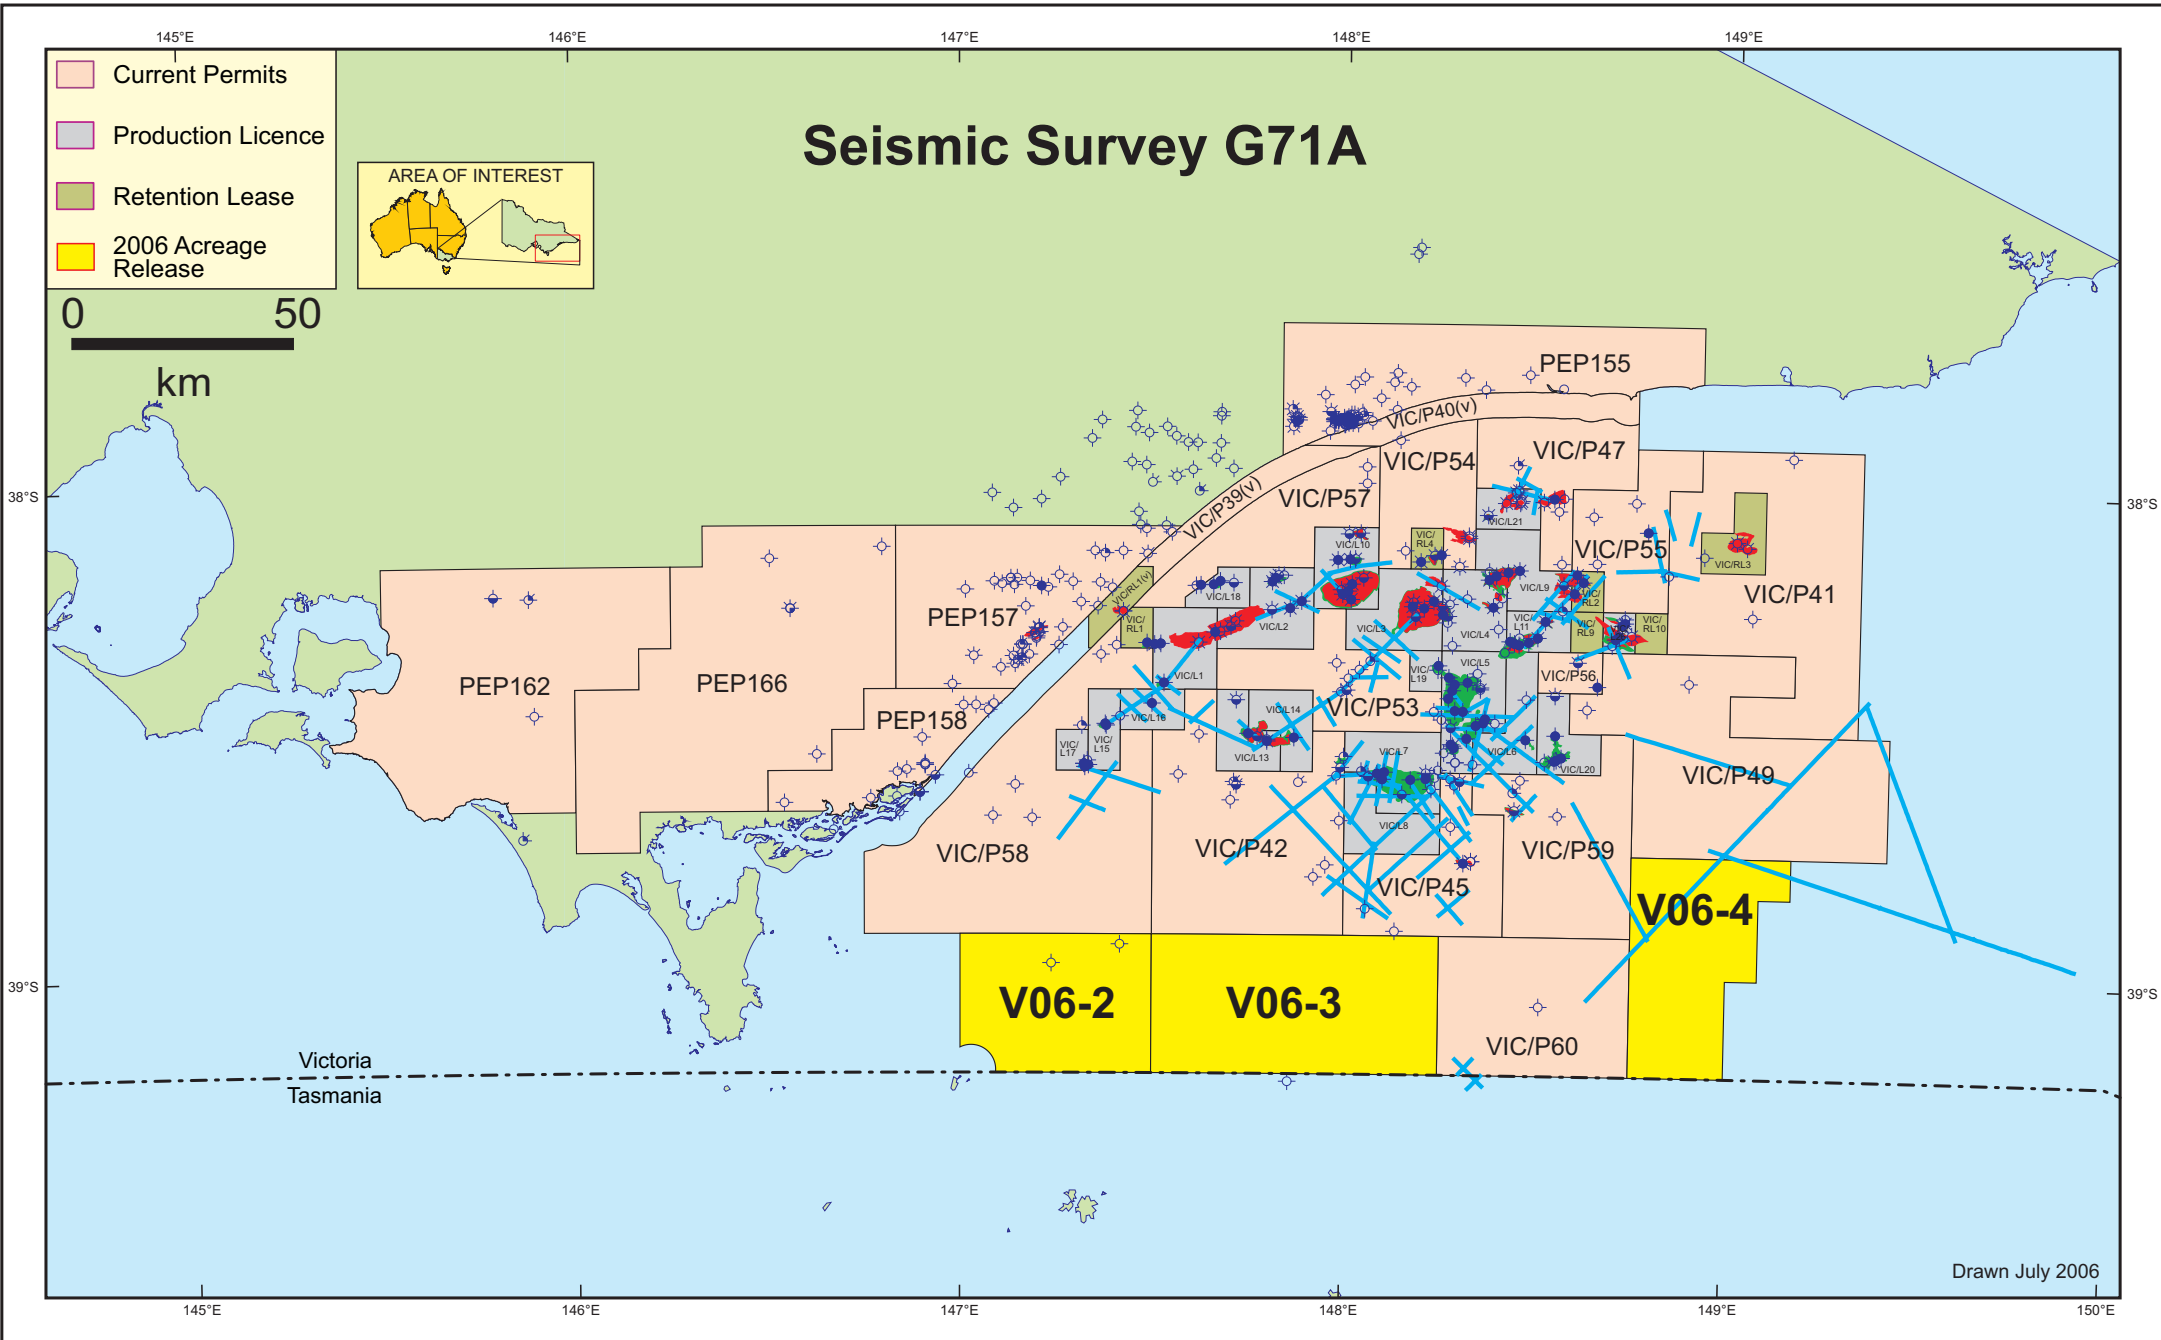

# Seismic Survey G71A

- Current Permits
- Production Licence
- Retention Lease
- 2006 Acreage Release

0 50  
km

Drawn July 2006