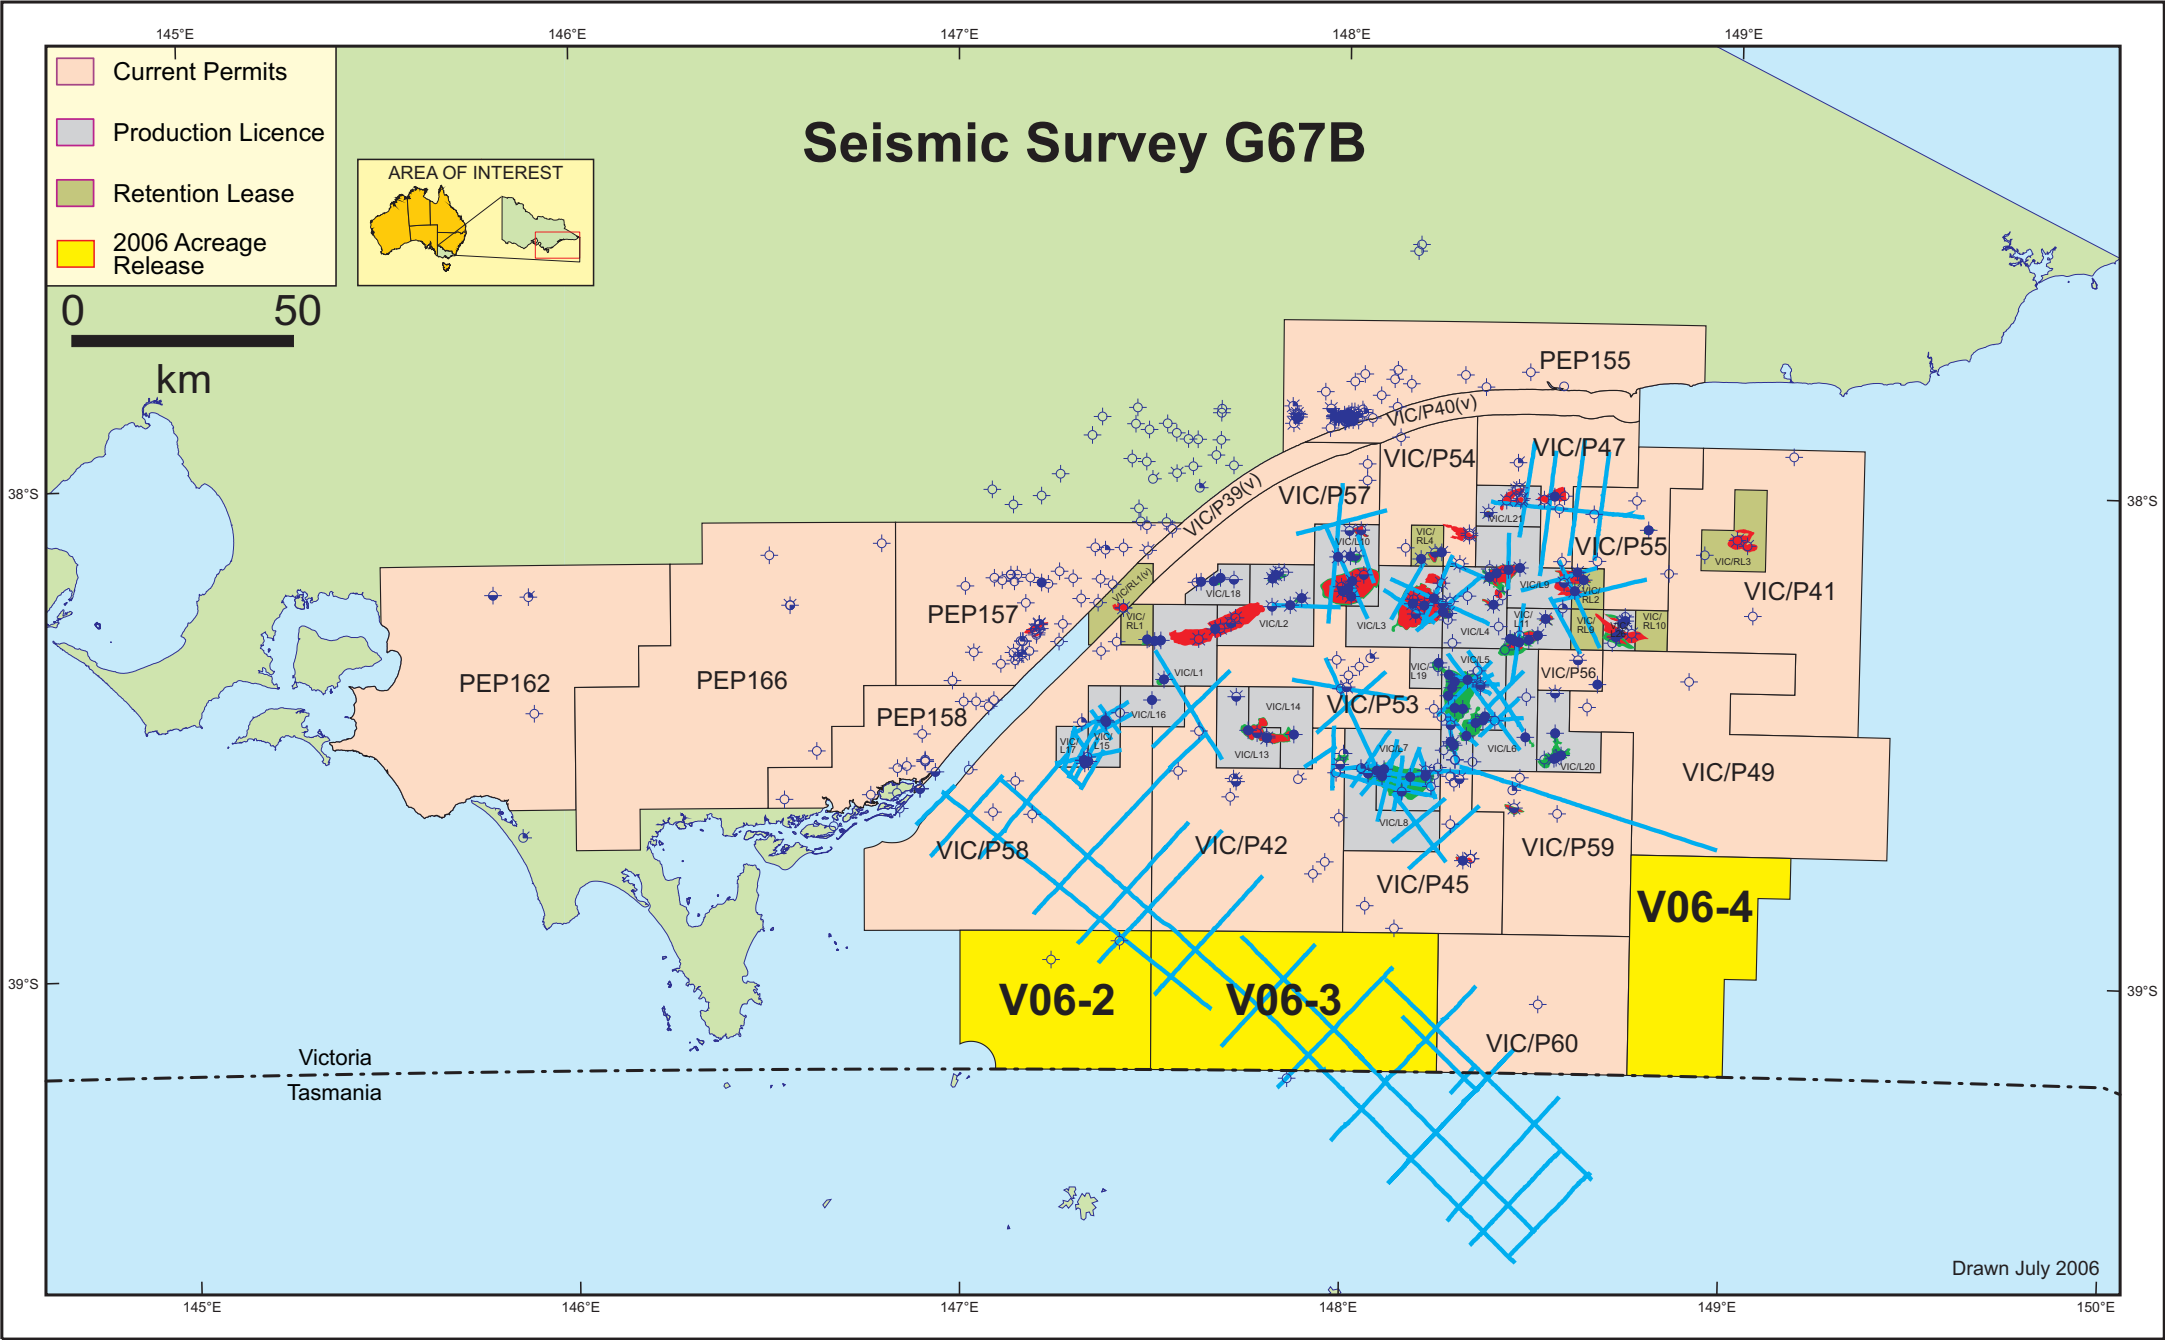

Seismic Survey G67B

- Current Permits
- Production Licence
- Retention Lease
- 2006 Acreage Release

Drawn July 2006