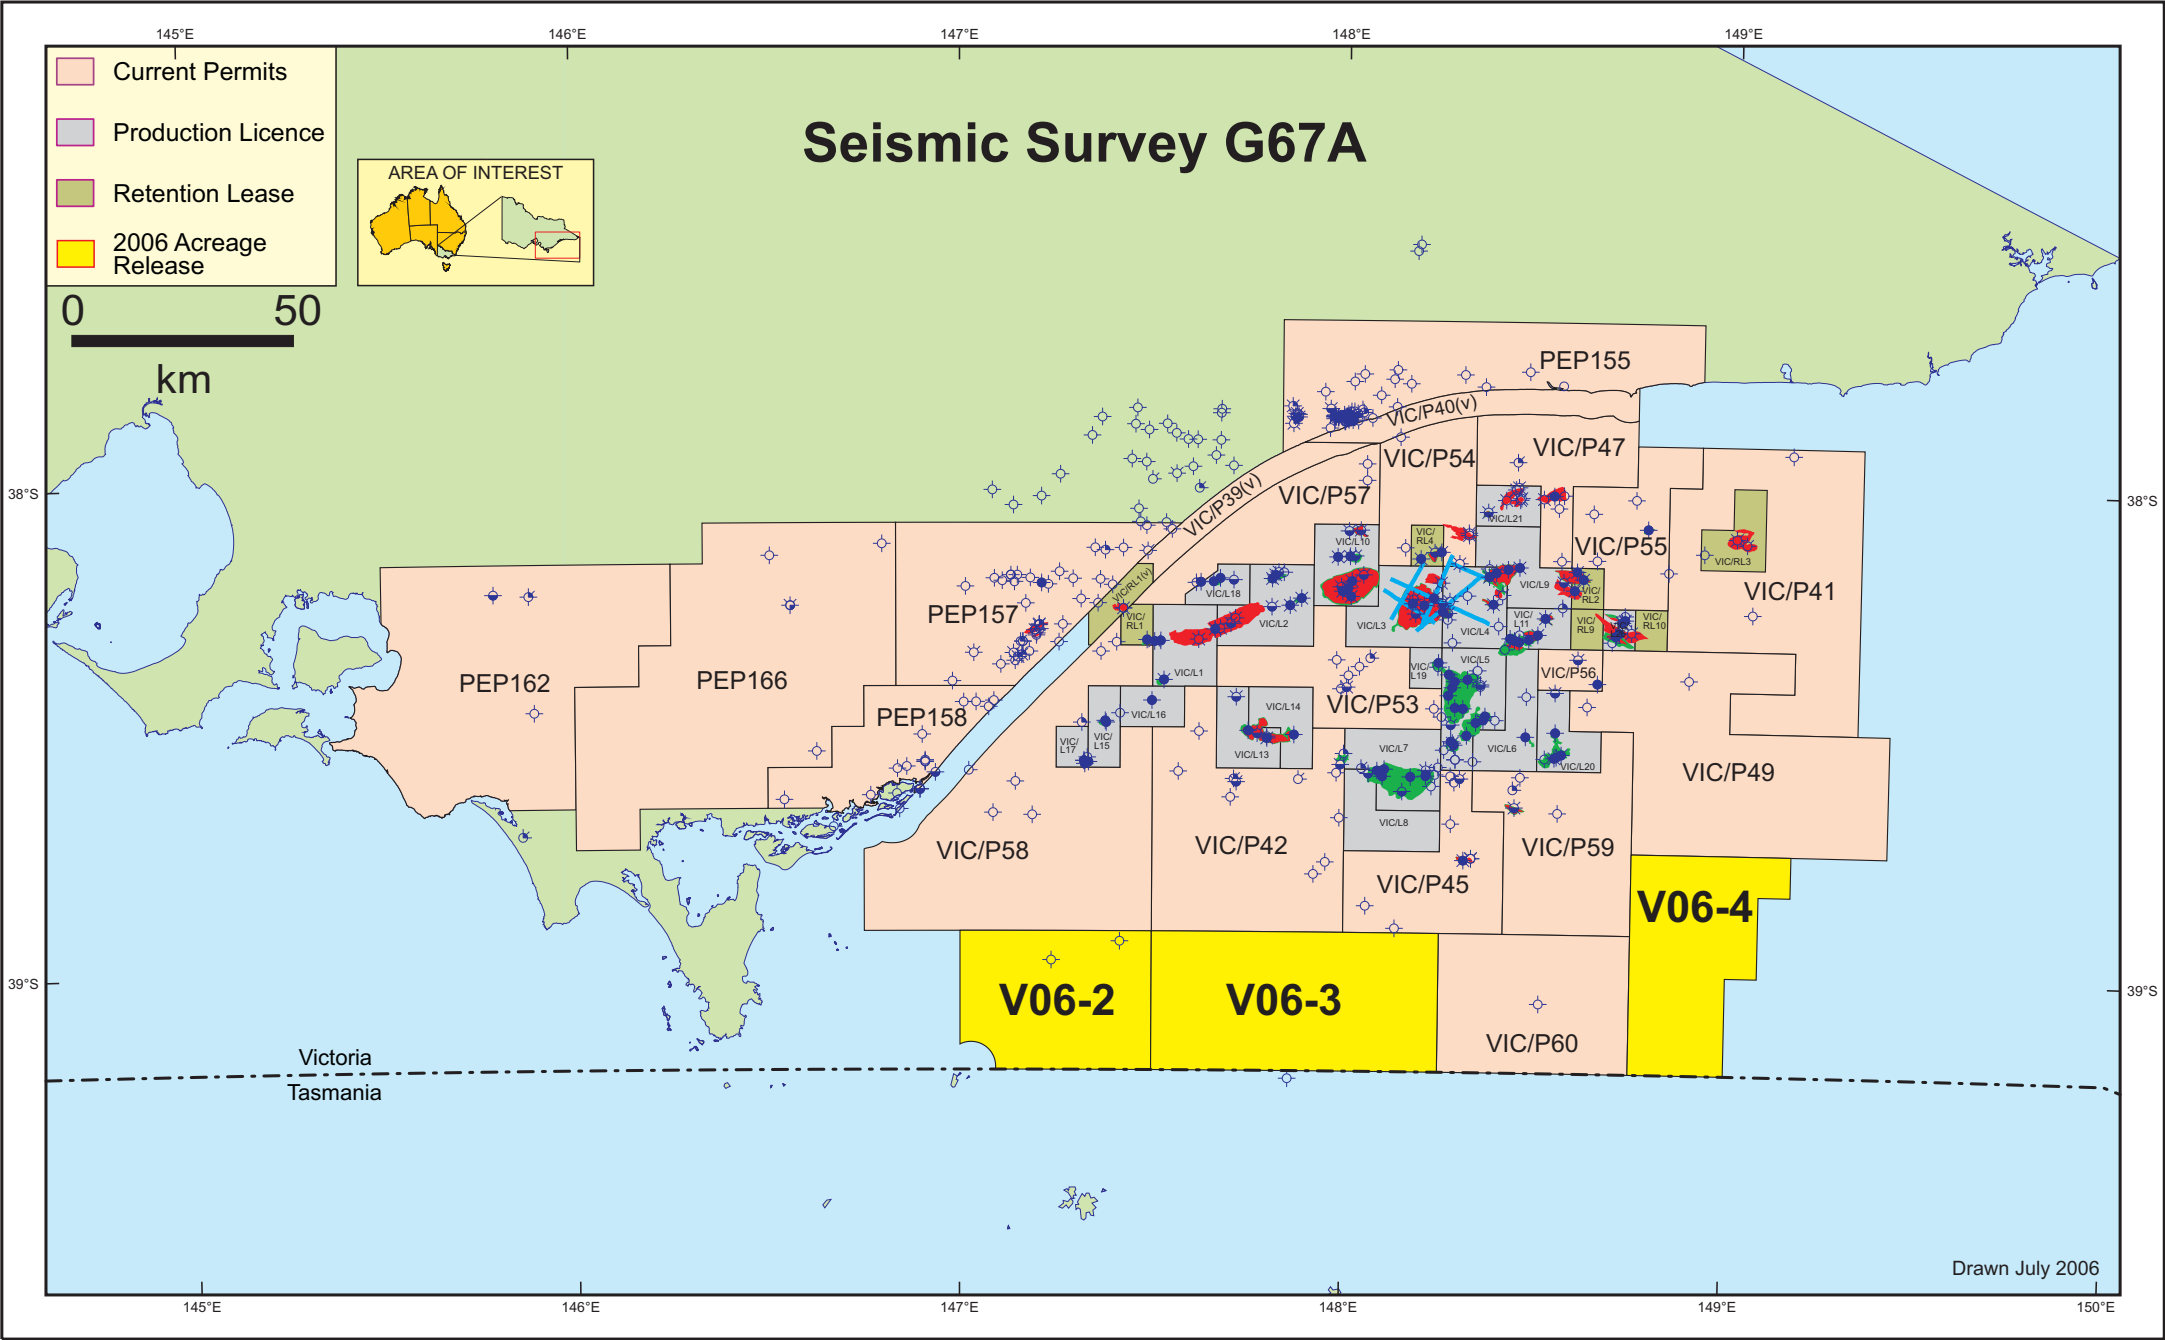

Seismic Survey G67A

- Current Permits
- Production Licence
- Retention Lease
- 2006 Acreage Release

Drawn July 2006