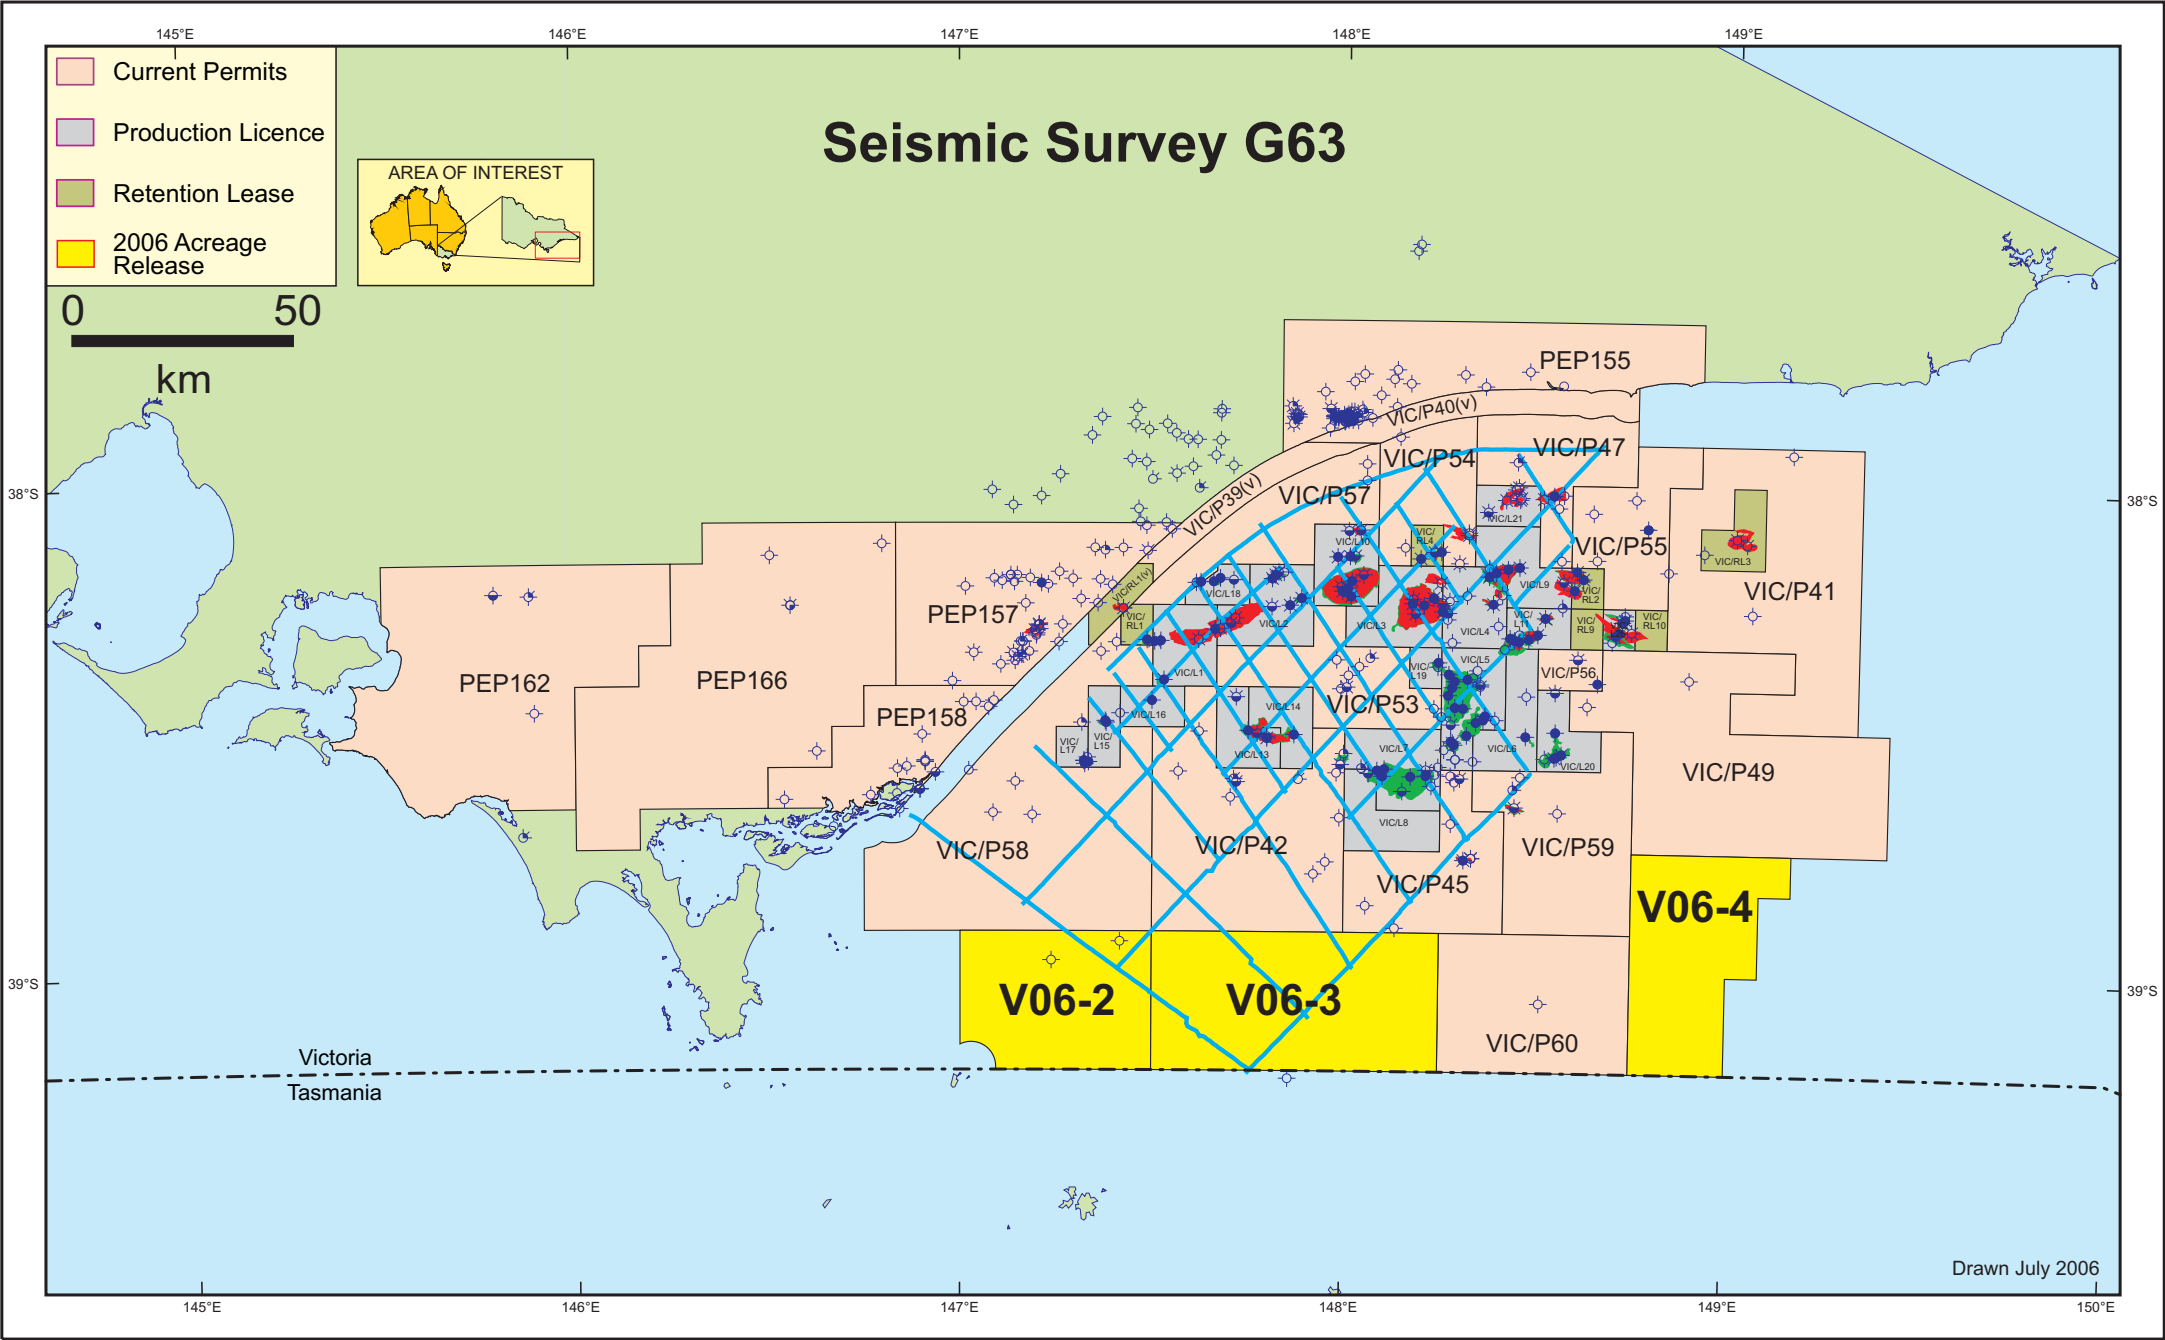

Seismic Survey G63

- Current Permits
- Production Licence
- Retention Lease
- 2006 Acreage Release

Drawn July 2006