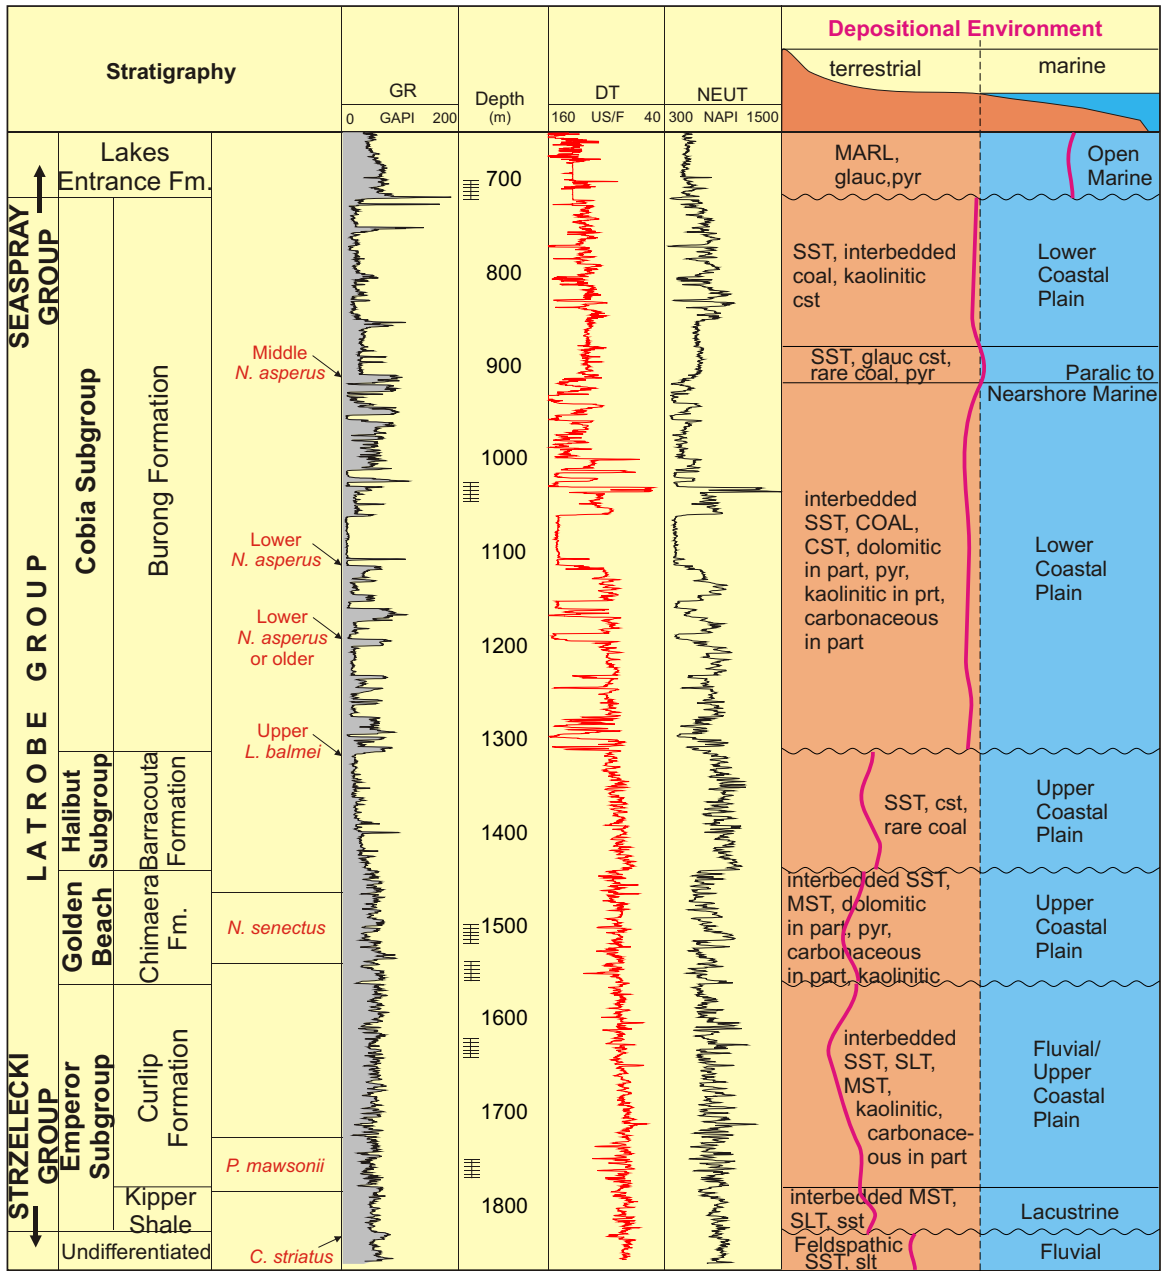

Dutson Downs-1

Picks based on palynological analysis by A. Partridge, 1997.

TD: 1862.3 mKB
KB: 3.4 m