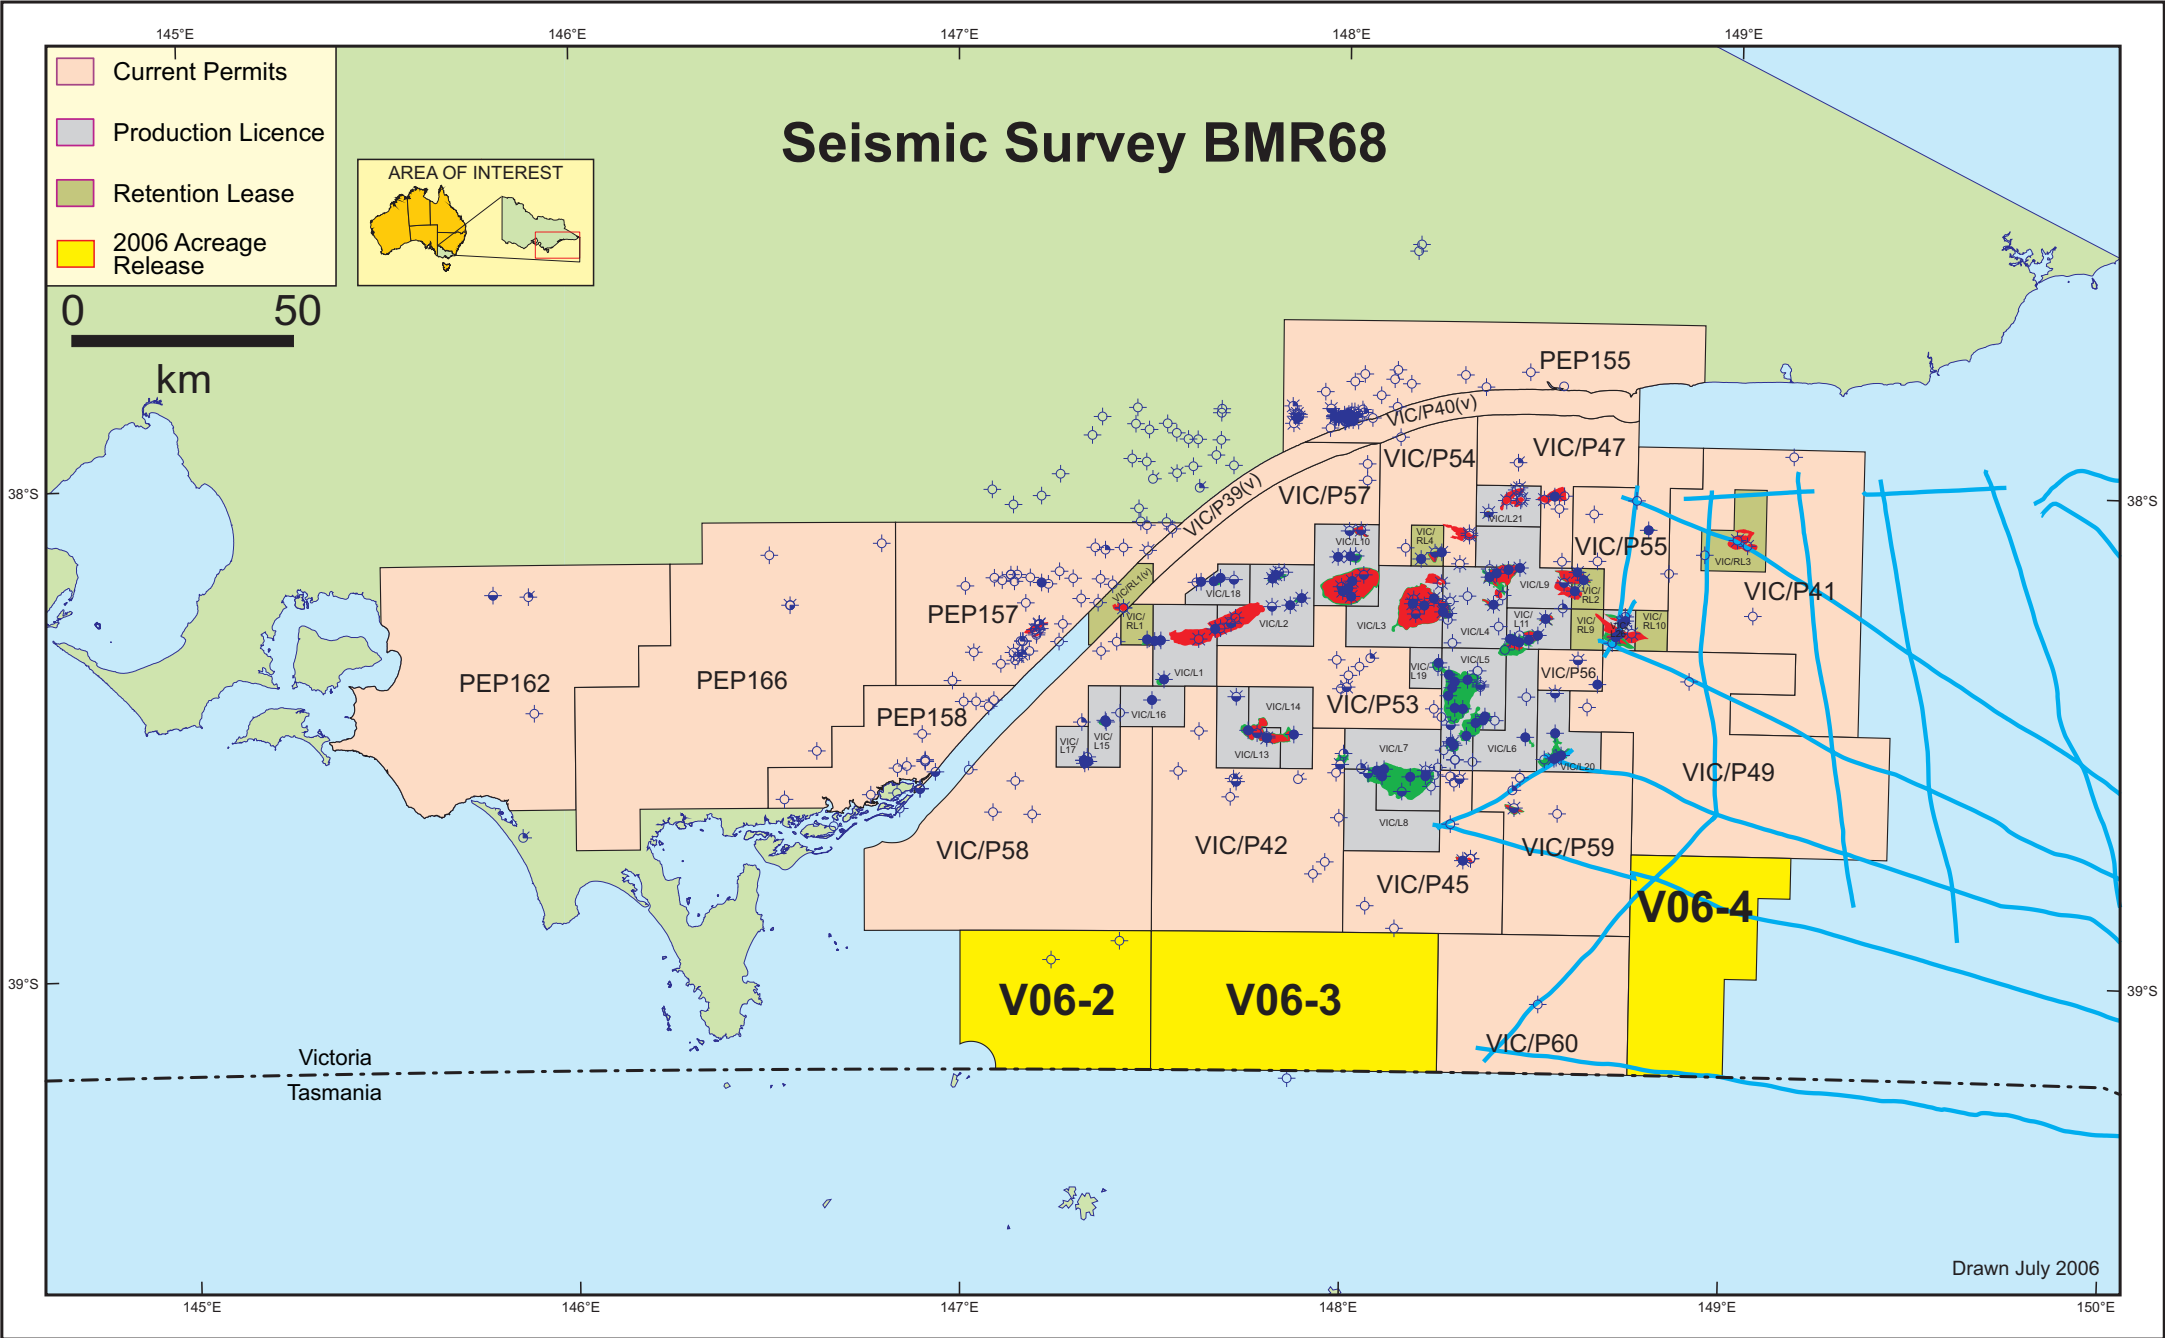

Seismic Survey BMR68

- Current Permits
- Production Licence
- Retention Lease
- 2006 Acreage Release

0 50
km

Drawn July 2006