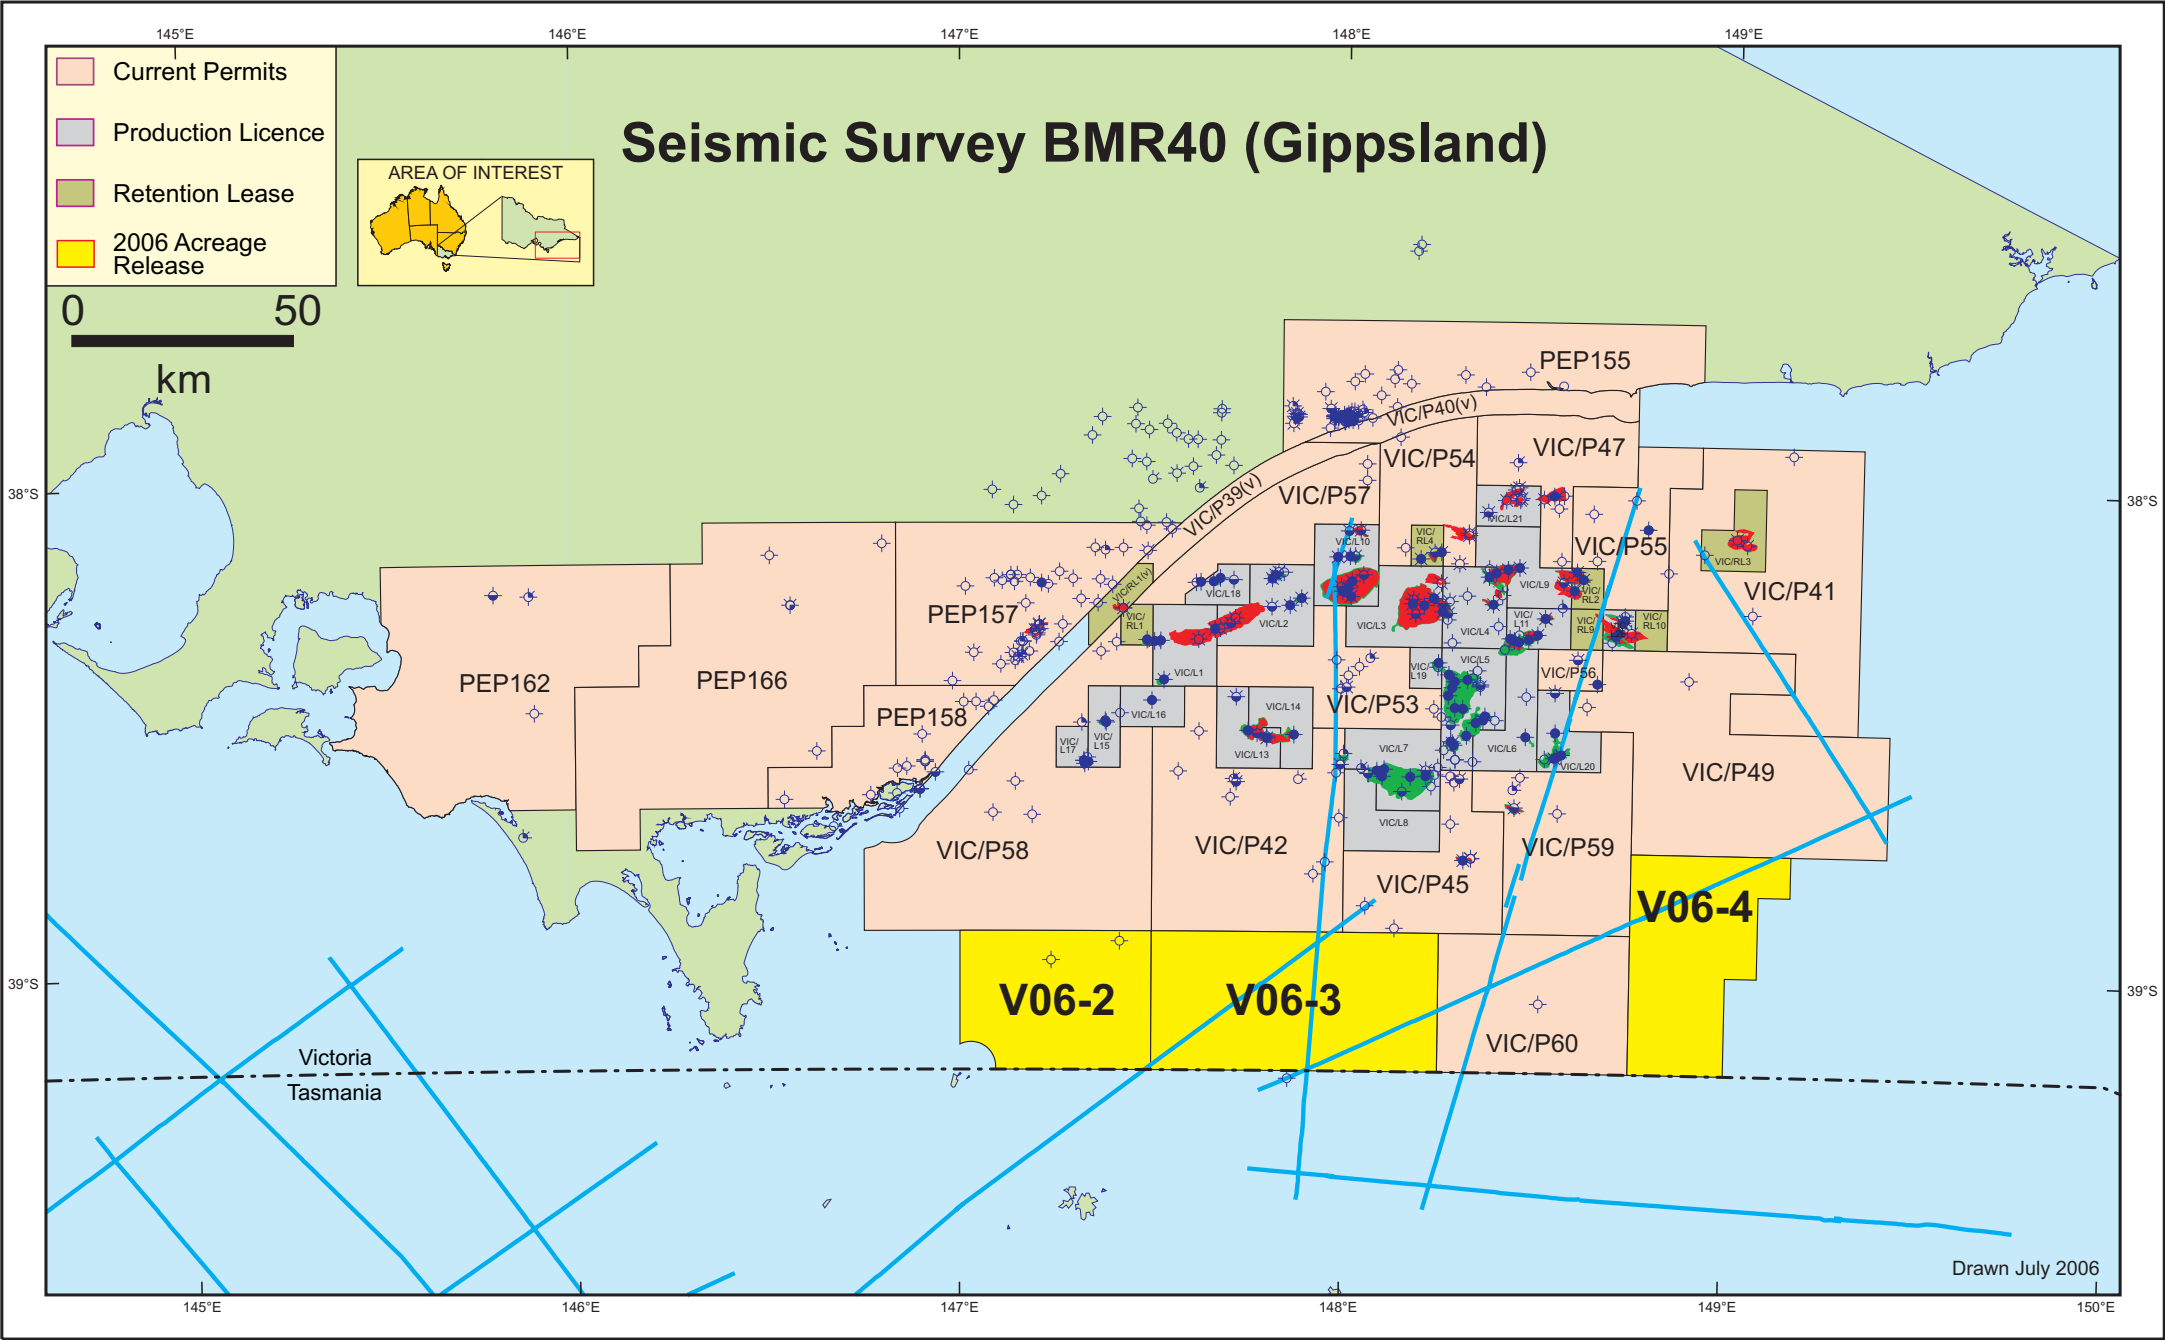

Seismic Survey BMR40 (Gippsland)

- Current Permits
- Production Licence
- Retention Lease
- 2006 Acreage Release

Drawn July 2006