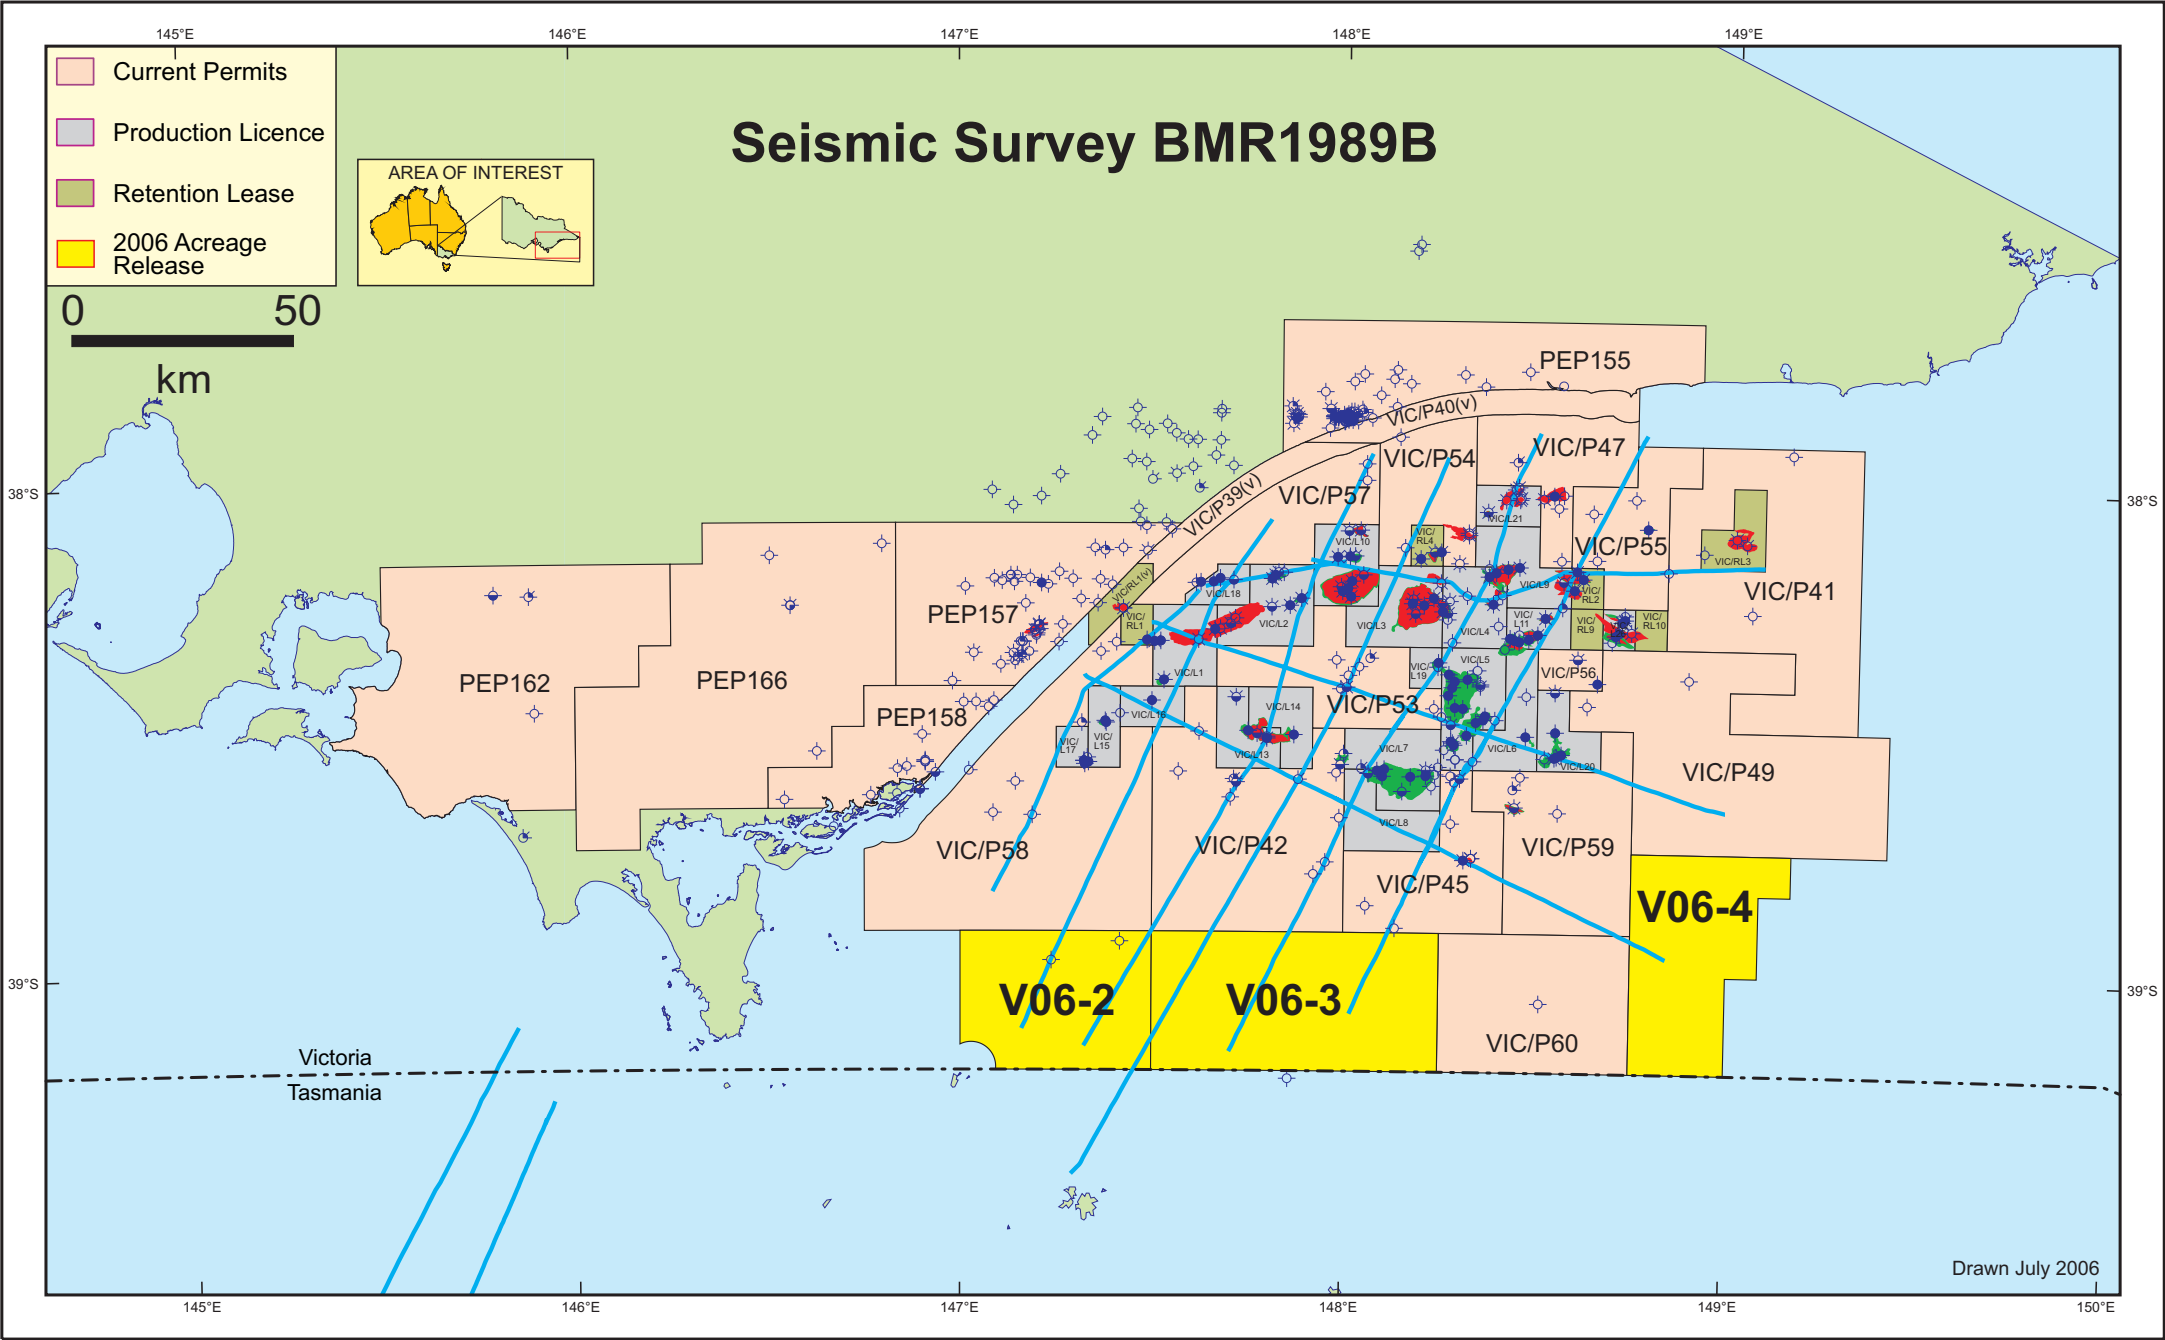

# Seismic Survey BMR1989B

- Current Permits
- Production Licence
- Retention Lease
- 2006 Acreage Release

Drawn July 2006